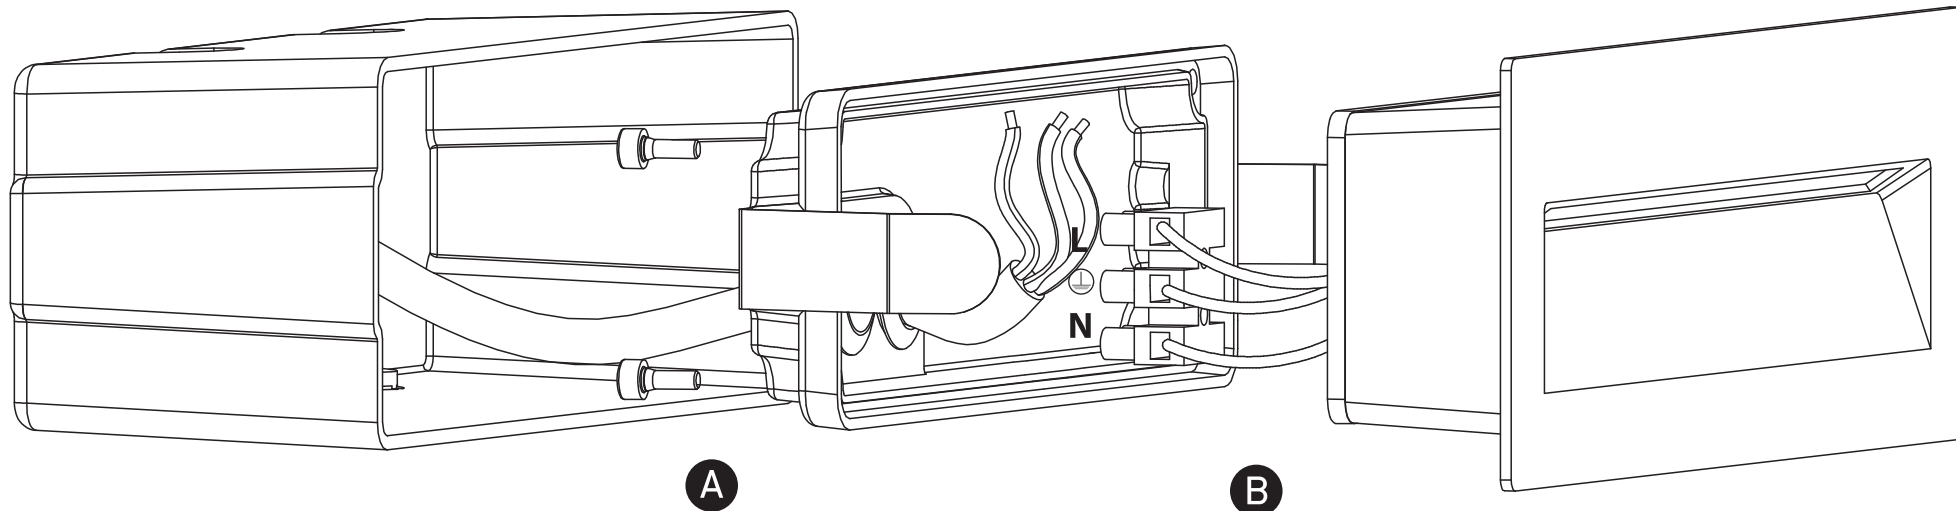

# INSTALLATION MANUAL

68068C

**ecolight**

80  
CRI

100-240V | SMD 2835 | 7W | IP65 | Die cast

Complete with 350mA driver.  
Supplied with box for concrete installation.

**one**  
LIGHT