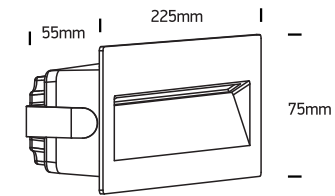

# INSTALLATION MANUAL

68068C

**ecolight**

80  
CRI

100-240V | SMD 2835 | 7W | IP65 | Die cast

Complete with 350mA driver.  
Supplied with box for concrete installation.

**one**  
LIGHT