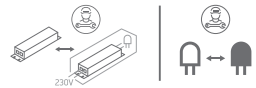

# INSTALLATION MANUAL

68068C

**ecolight**

80  
CRI

100-240V | SMD 2835 | 7W | IP65 | Die cast

Complete with 350mA driver.  
Supplied with box for concrete installation.

**one**  
LIGHT