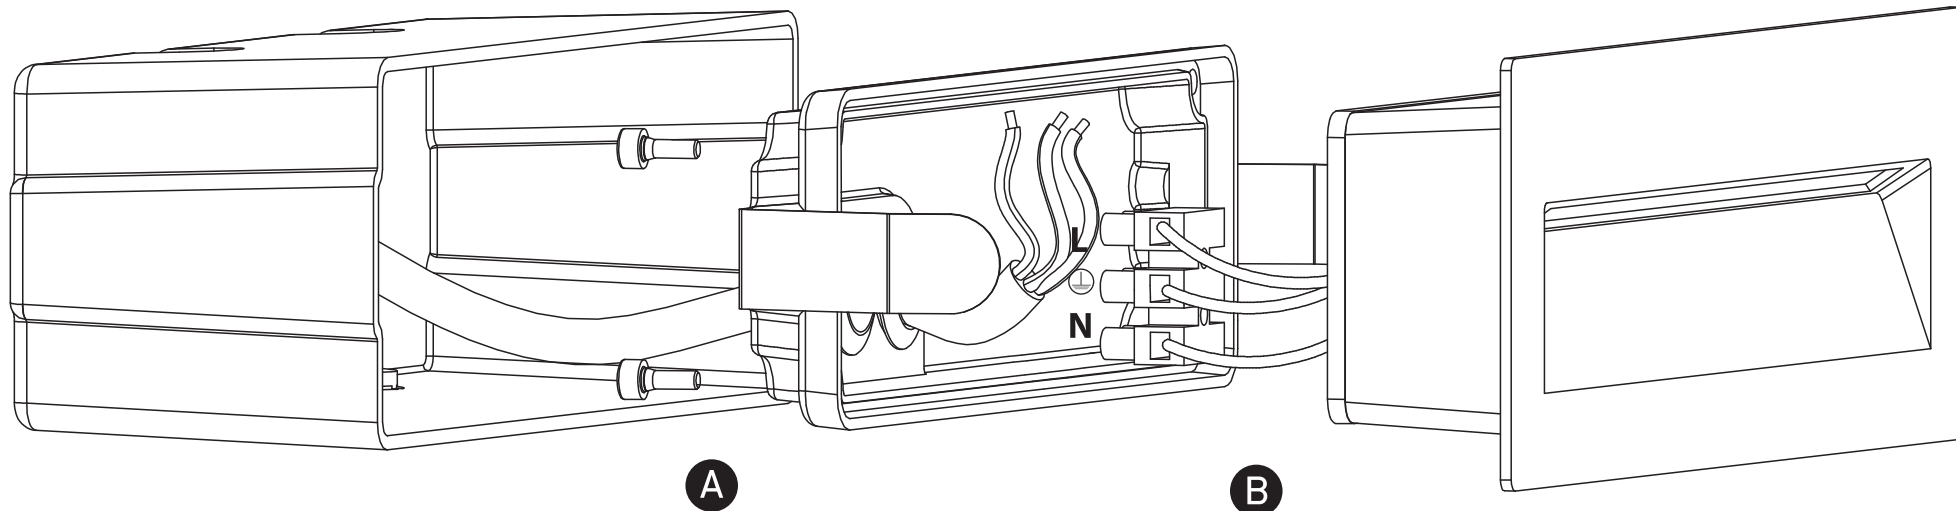

INSTALLATION MANUAL

68068C

ecolight

80
CRI

100-240V | SMD 2835 | 7W | IP65 | Die cast

Complete with 350mA driver.
Supplied with box for concrete installation.

one
LIGHT

Warnings: