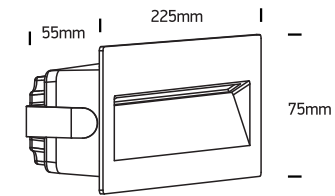

INSTALLATION MANUAL

68068C

ecolight

80
CRI

100-240V | SMD 2835 | 7W | IP65 | Die cast

Complete with 350mA driver.
Supplied with box for concrete installation.

one
LIGHT

Warnings: