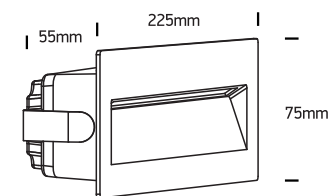

INSTALLATION MANUAL

68068C

ecolight

80
CRI

100-240V | SMD 2835 | 7W | IP65 | Die cast

Complete with 350mA driver.
Supplied with box for concrete installation.

one
LIGHT

Warnings: