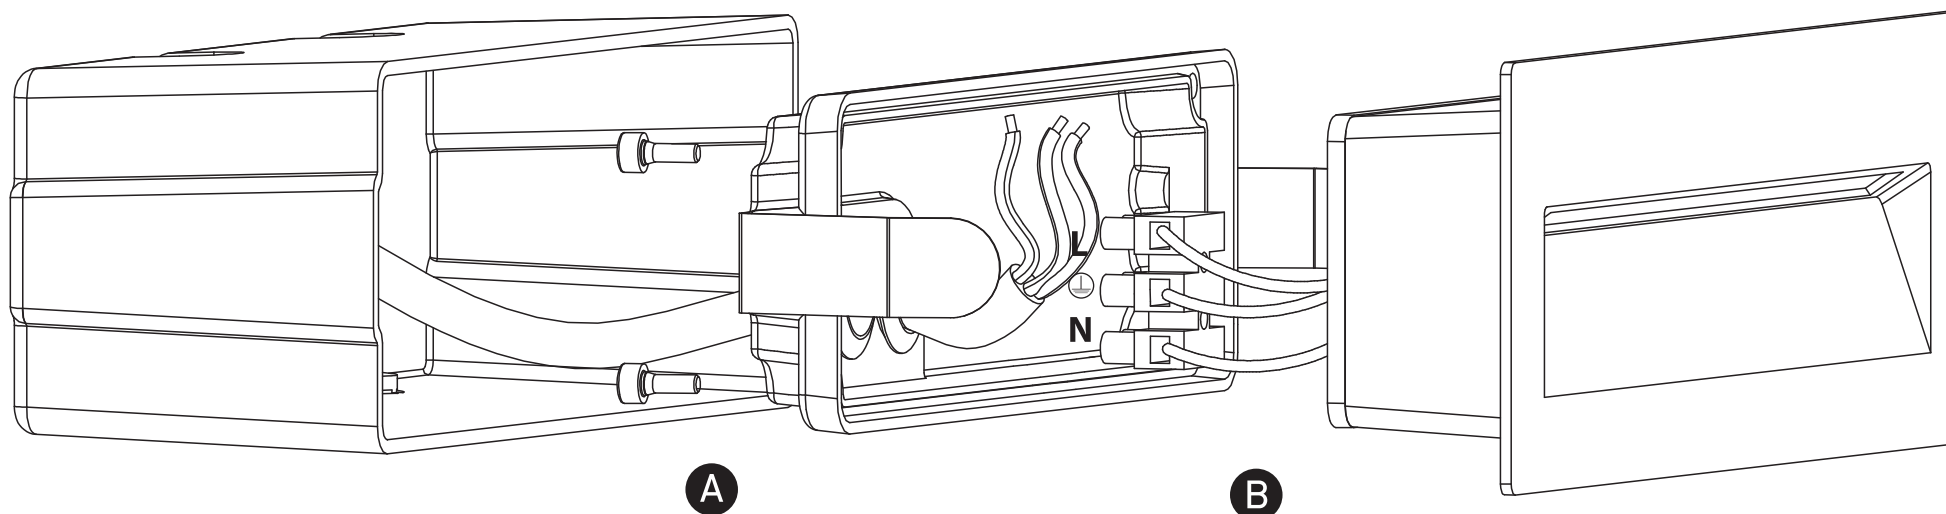

INSTALLATION MANUAL

68068C

ecolight

80
CRI

100-240V | SMD 2835 | 7W | IP65 | Die cast

Complete with 350mA driver.
Supplied with box for concrete installation.

one
LIGHT

Warnings: