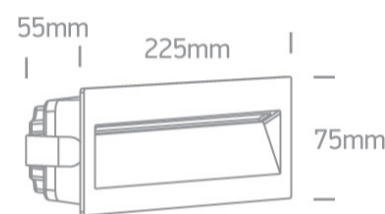

19 Wall Recessed & Inground>Outdoor Dark Light Wall Recessed Die cast

68068C/B/W

7W LED wall recessed light, IP65, ideal for both indoor and outdoor installation.

Complete 350mA driver.

Supplied with box for concrete installation

Complies with standard EN60598-1 and any other specific standards.

Downloads

Dimensions

Physical Specification

| | |
|--------------------|---|
| Item Group | 19 Wall Recessed & Inground |
| Family | Outdoor Dark Light Wall Recessed Die cast |
| Order Code | 68068C/B/W |
| Colour | Black |
| Material | Die Cast |
| Shape | Rectangular |
| Length | 225mm |
| Width | 75mm |
| Height | 55mm |
| Cutout Hole Width | 220mm |
| Cutout Hole Length | 70mm |
| Recessed wall | Yes |

| | |
|----------------|------|
| Depth Required | 80mm |
| Indoor | Yes |
| Outdoor | Yes |
| Adjustable | No |

Electrical Characteristics

| | |
|------------------|---|
| Gear | Built In |
| Fitting + Driver | |
| Input Voltage | 100-240V |
| 50 Hz | Yes |
| 60 Hz | Yes |
| Safety Class |  |
| Power(Watts) | 7W |
| IP Rating | IP65 |
| Light Source | LED built in |
| Dimmable | No |
| F Mark |  |

Packing Info

| | |
|------------|---------------|
| Box Length | 9cm |
| Box Width | 8cm |
| Box Height | 23,5cm |
| Box Weight | 0,7Kg |
| Pcs/Carton | 12 |
| Barcode | 5291889060246 |
| HS Code | 9405409900 |