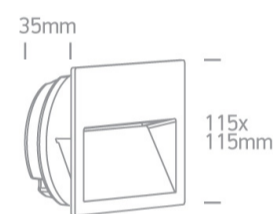

19 Wall Recessed & Inground>Outdoor Dark Light Wall Recessed Die cast

68068A/W/W

4W LED wall recessed light, IP65, ideal for both indoor and outdoor installation.

Complete 350mA driver.

Supplied with box for concrete installation

Complies with standard EN60598-1 and any other specific standards.

Downloads

Dimensions

Physical Specification

| | |
|--------------------|---|
| Item Group | 19 Wall Recessed & Inground |
| Family | Outdoor Dark Light Wall Recessed Die cast |
| Order Code | 68068A/W/W |
| Colour | White |
| Material | Die Cast |
| Shape | Rectangular |
| Length | 115mm |
| Width | 115mm |
| Height | 35mm |
| Cutout Hole Width | 110mm |
| Cutout Hole Length | 110mm |
| Recessed wall | Yes |

80

Illumination Diagram

Dark Light

Yes

Packing Info

Box Length

13cm

Box Width