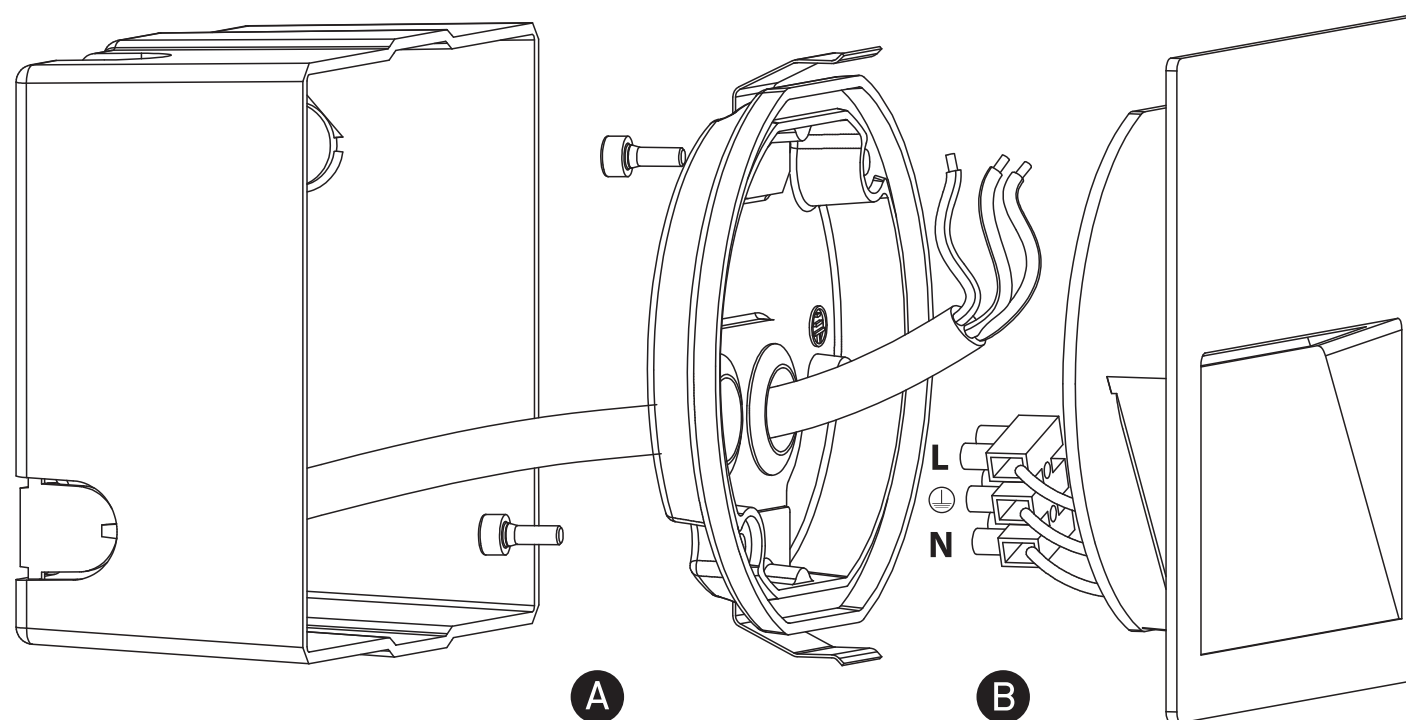

INSTALLATION MANUAL

68068A

ecolight

DARK
LIGHT

80
CRI

135mm

115x
115mm

100-240V | SMD 2835 | 4W | IP65 | Die cast

Complete with 350mA driver.
Supplied with box for concrete installation.

Warnings:

1. Make sure that the product is installed properly before connecting to electricity.
2. Do not cover the fitting.
3. Maintenance and installation should only be carried out by a professional electrician.