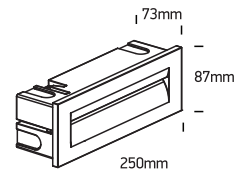

INSTALLATION MANUAL

68066

ecolight

80
CRI

100-240V | SMD LED | 8,5W | IP65 | Die cast

Complete with driver.
Supplied with box for
concrete installation.

one
LIGHT

Warnings: