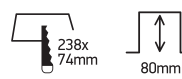

INSTALLATION MANUAL

68066

ecolight

80
CRI

100-240V | SMD LED | 8,5W | IP65 | Die cast

Complete with driver.
Supplied with box for
concrete installation.

one
LIGHT

Warnings: