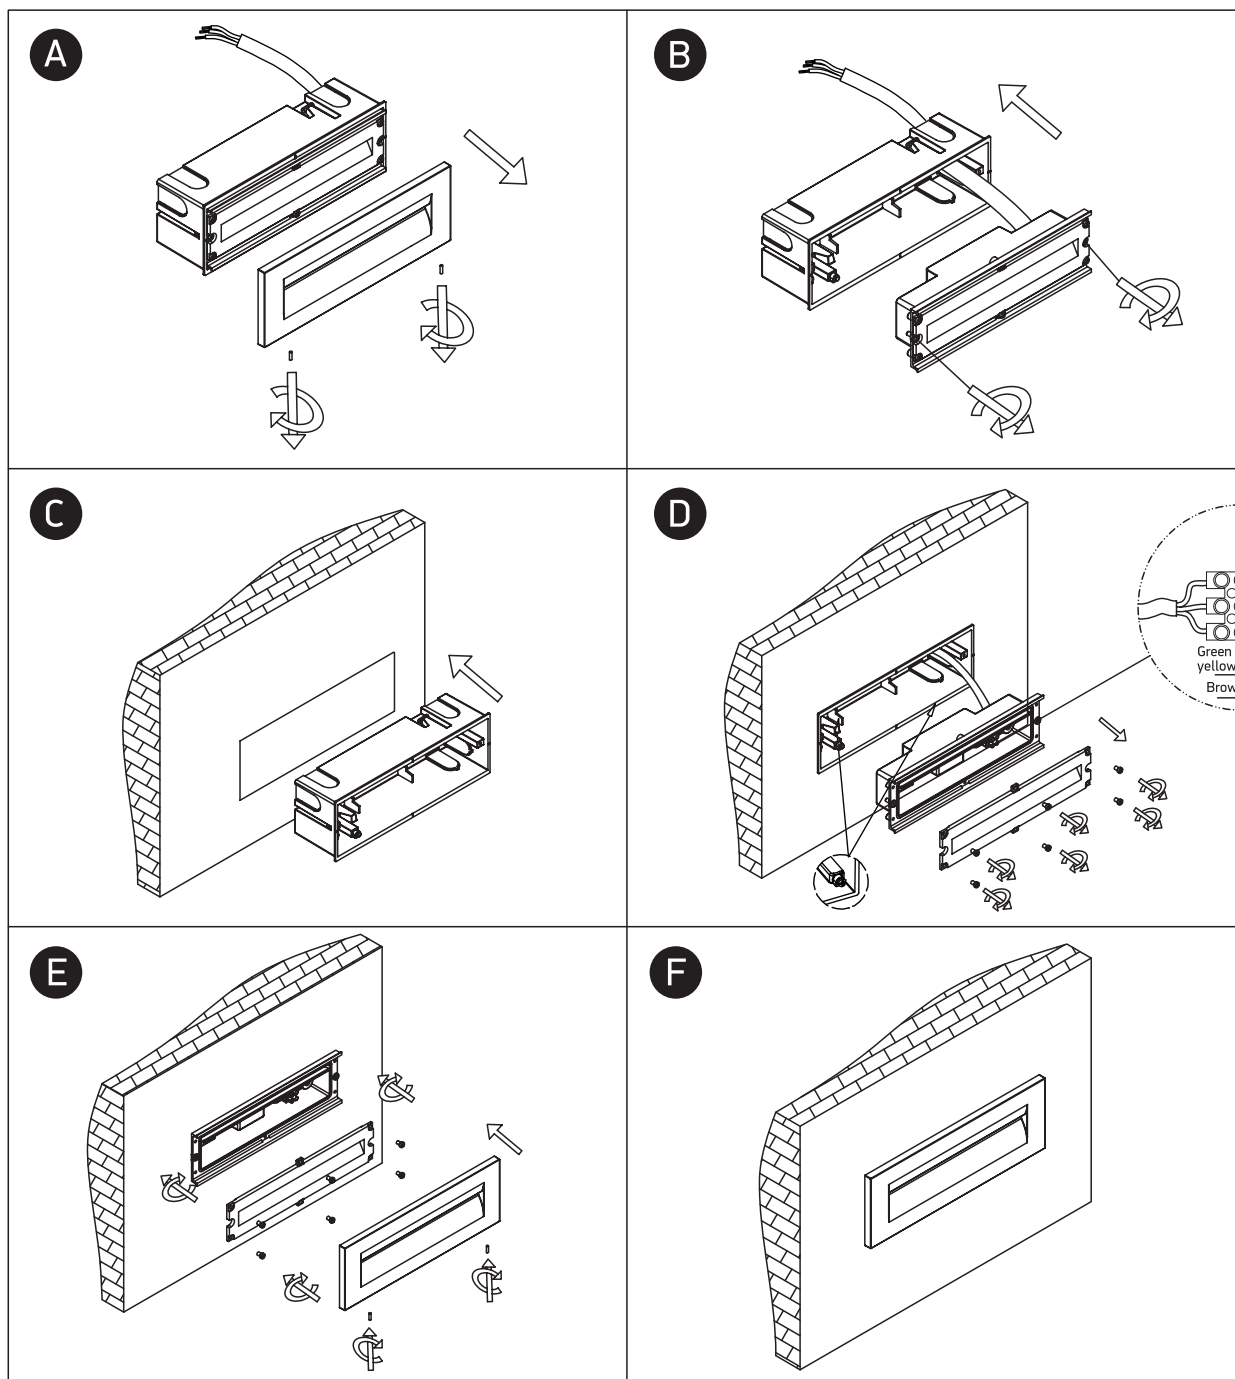

INSTALLATION MANUAL

68066

ecolight

80
CRI

100-240V | SMD LED | 8,5W | IP65 | Die cast

Complete with driver.
Supplied with box for
concrete installation.

one
LIGHT

Warnings: