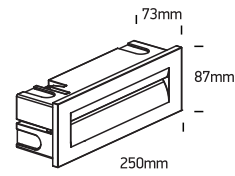

INSTALLATION MANUAL

68066

ecolight

80
CRI

100-240V | SMD LED | 8,5W | IP65 | Die cast

Complete with driver.
Supplied with box for
concrete installation.

one
LIGHT

Warnings: