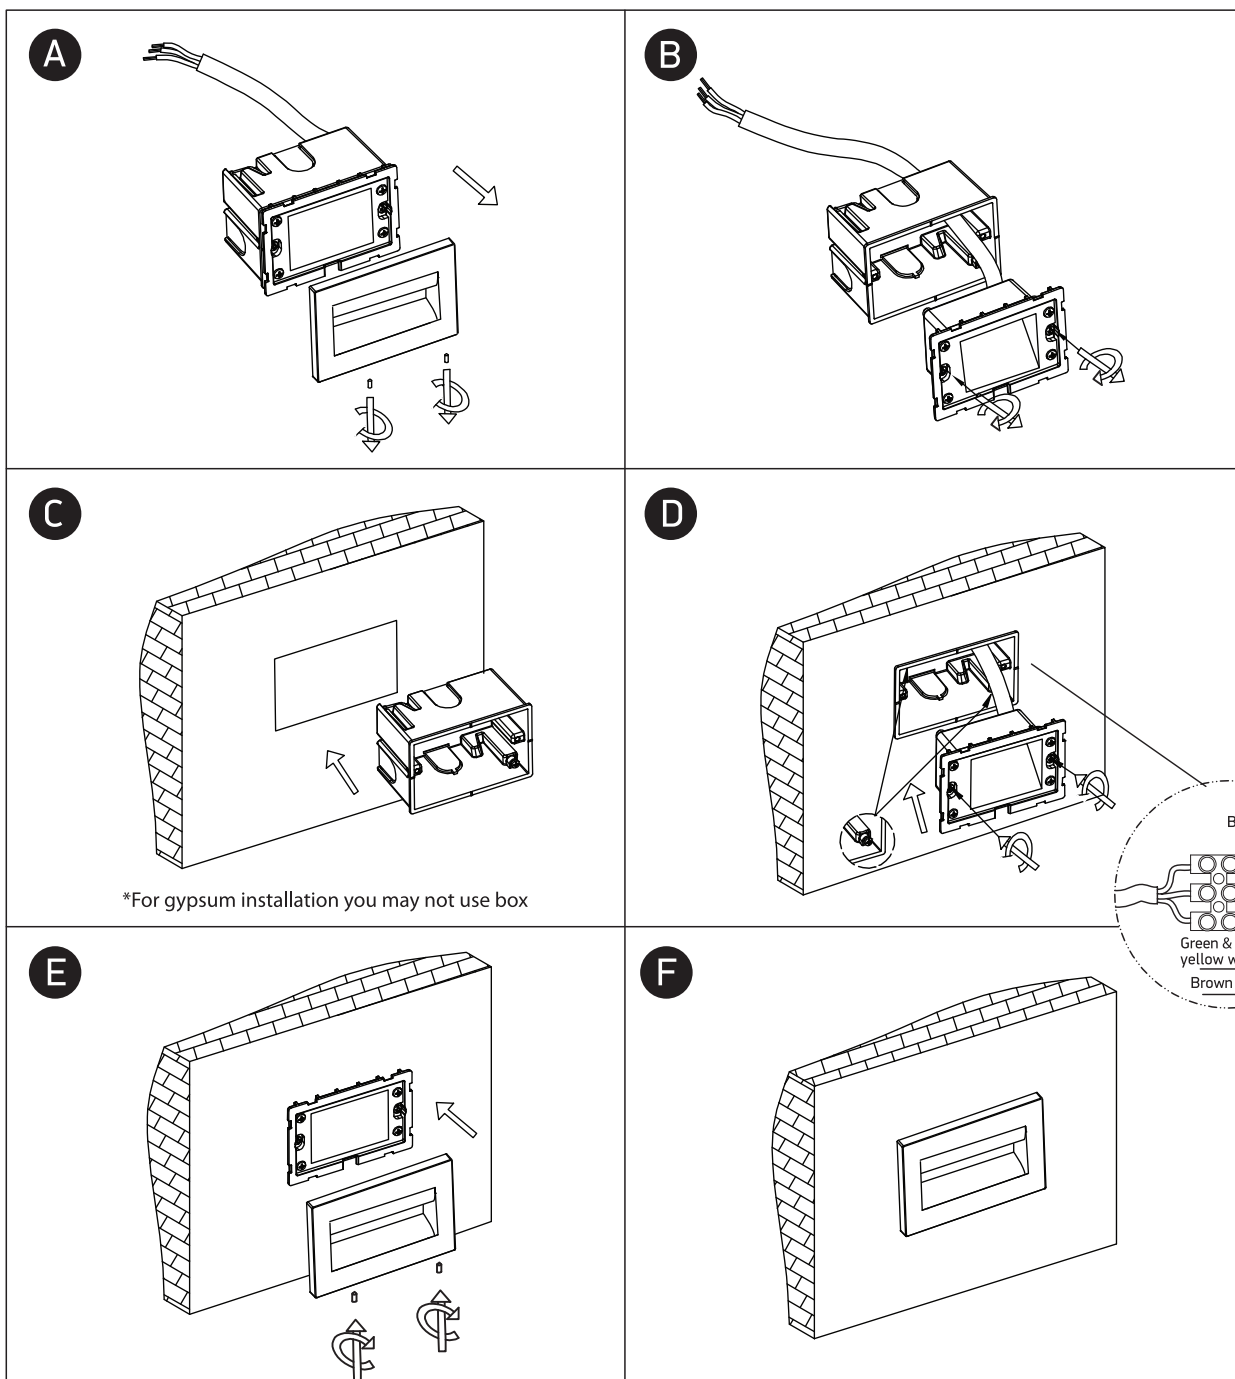

INSTALLATION MANUAL

68064

ecolight

80
CRI

100-240V | 3,6W | IP65 | Die cast

Complete with driver.
Supplied with box for
concrete installation.

97x
62mm
Concrete
installation

95x
60mm
Gypsum
installation

65mm

Warnings:

1. Make sure that the product is installed properly before connecting to electricity.
2. Do not cover the fitting.
3. Maintenance and installation should only be carried out by a professional electrician.