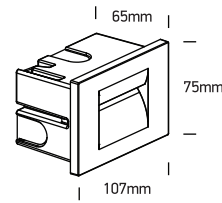

INSTALLATION MANUAL

68064

ecolight

80
CRI

100-240V | 3,6W | IP65 | Die cast

Complete with driver.
Supplied with box for
concrete installation.

97x
62mm
Concrete
installation

95x
60mm
Gypsum
installation