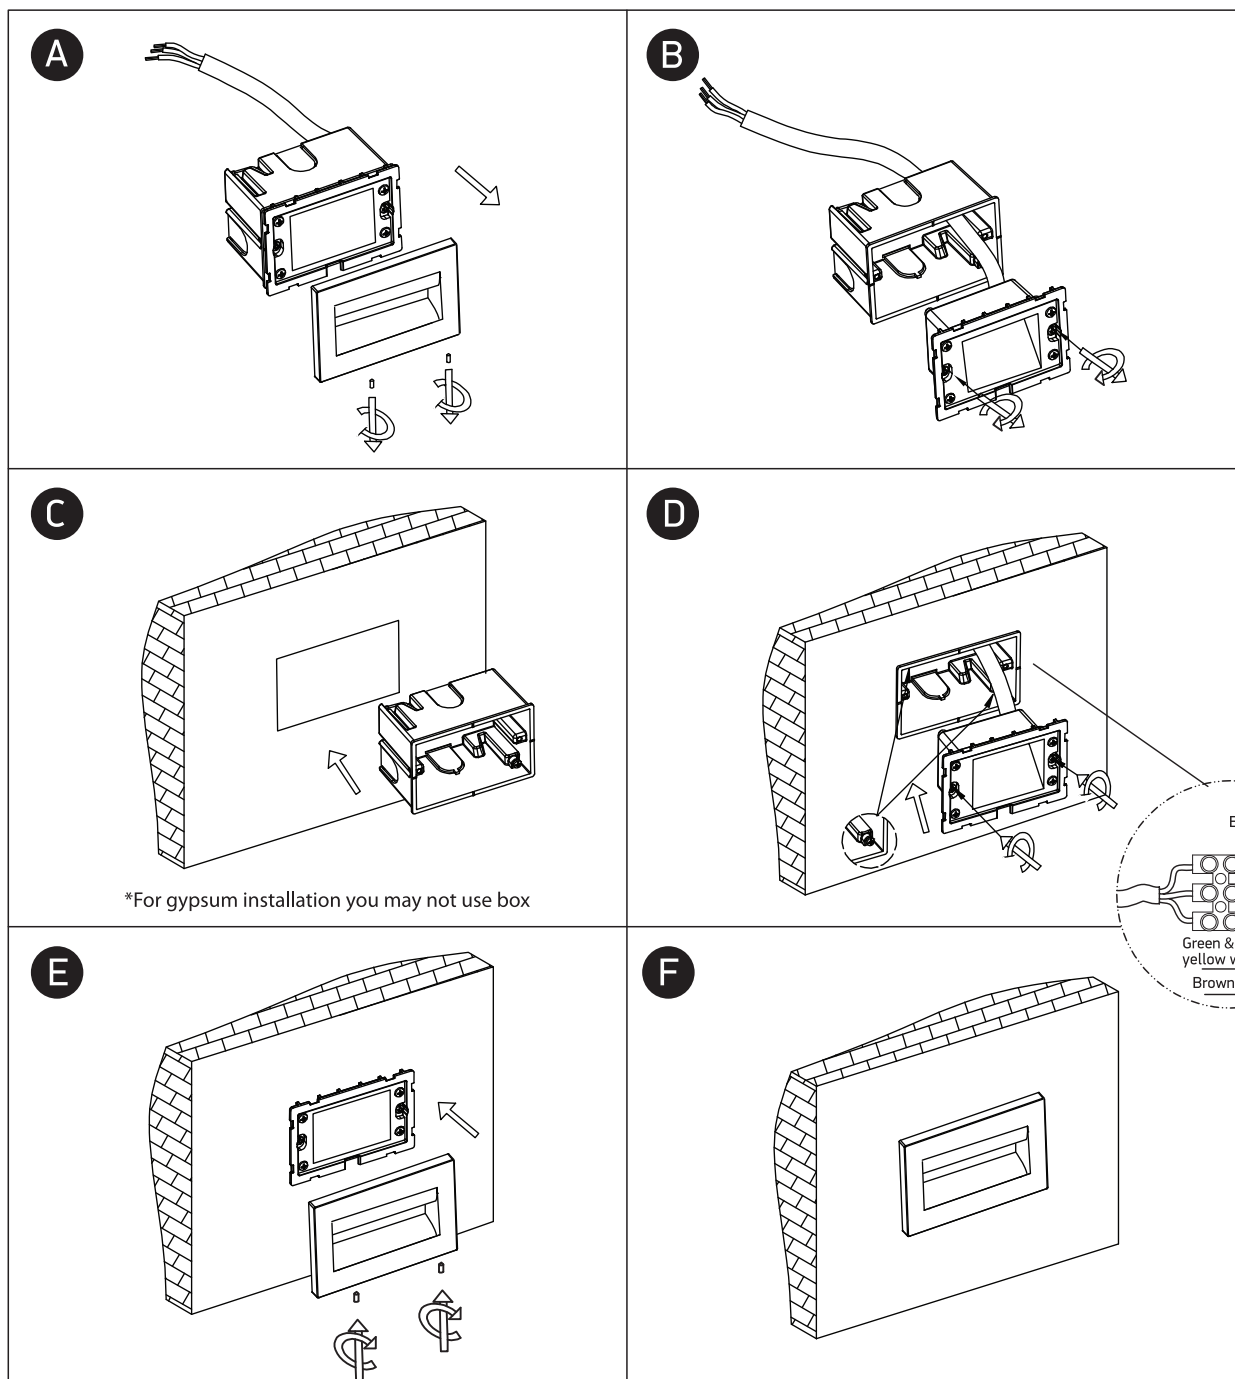

INSTALLATION MANUAL

68064

ecolight

80
CRI

100-240V | 3,6W | IP65 | Die cast

Complete with driver.
Supplied with box for
concrete installation.

97x
62mm
Concrete
installation

95x
60mm
Gypsum
installation

65mm

Warnings:

1. Make sure that the product is installed properly before connecting to electricity.
2. Do not cover the fitting.
3. Maintenance and installation should only be carried out by a professional electrician.