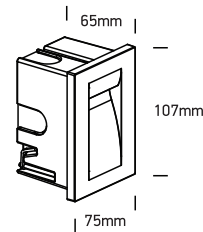

INSTALLATION MANUAL

68062

ecolight

80 CRI

one
LIGHT

100-240V | 3,6W | IP65 | Die cast

Complete with driver.
Supplied with box for
concrete installation.

*For gypsum installation you may not use box