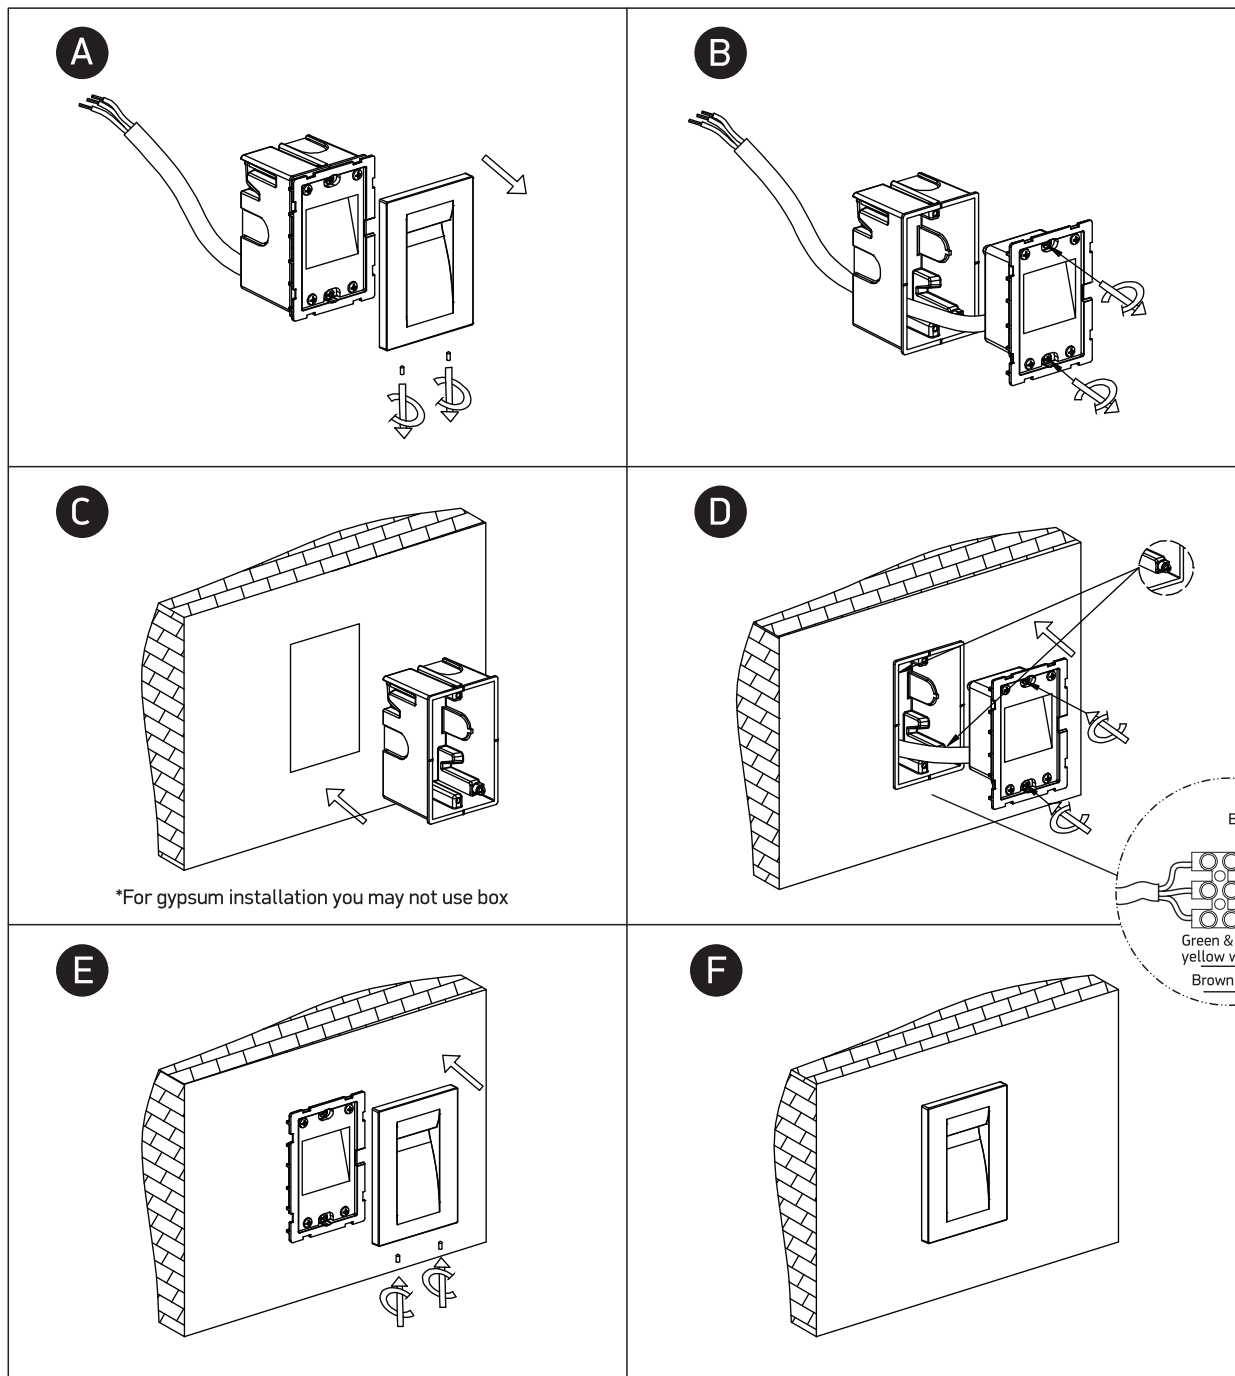

INSTALLATION MANUAL

68062

ecolight

80 CRI

one
LIGHT

100-240V | 3,6W | IP65 | Die cast

Complete with driver.
Supplied with box for
concrete installation.

*For gypsum installation you may not use box