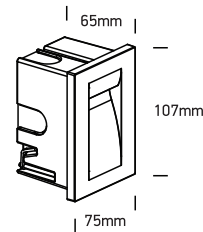

INSTALLATION MANUAL

68062

ecolight

80
CRI

one
LIGHT

100-240V | 3,6W | IP65 | Die cast

Complete with driver.
Supplied with box for
concrete installation.

Warnings: