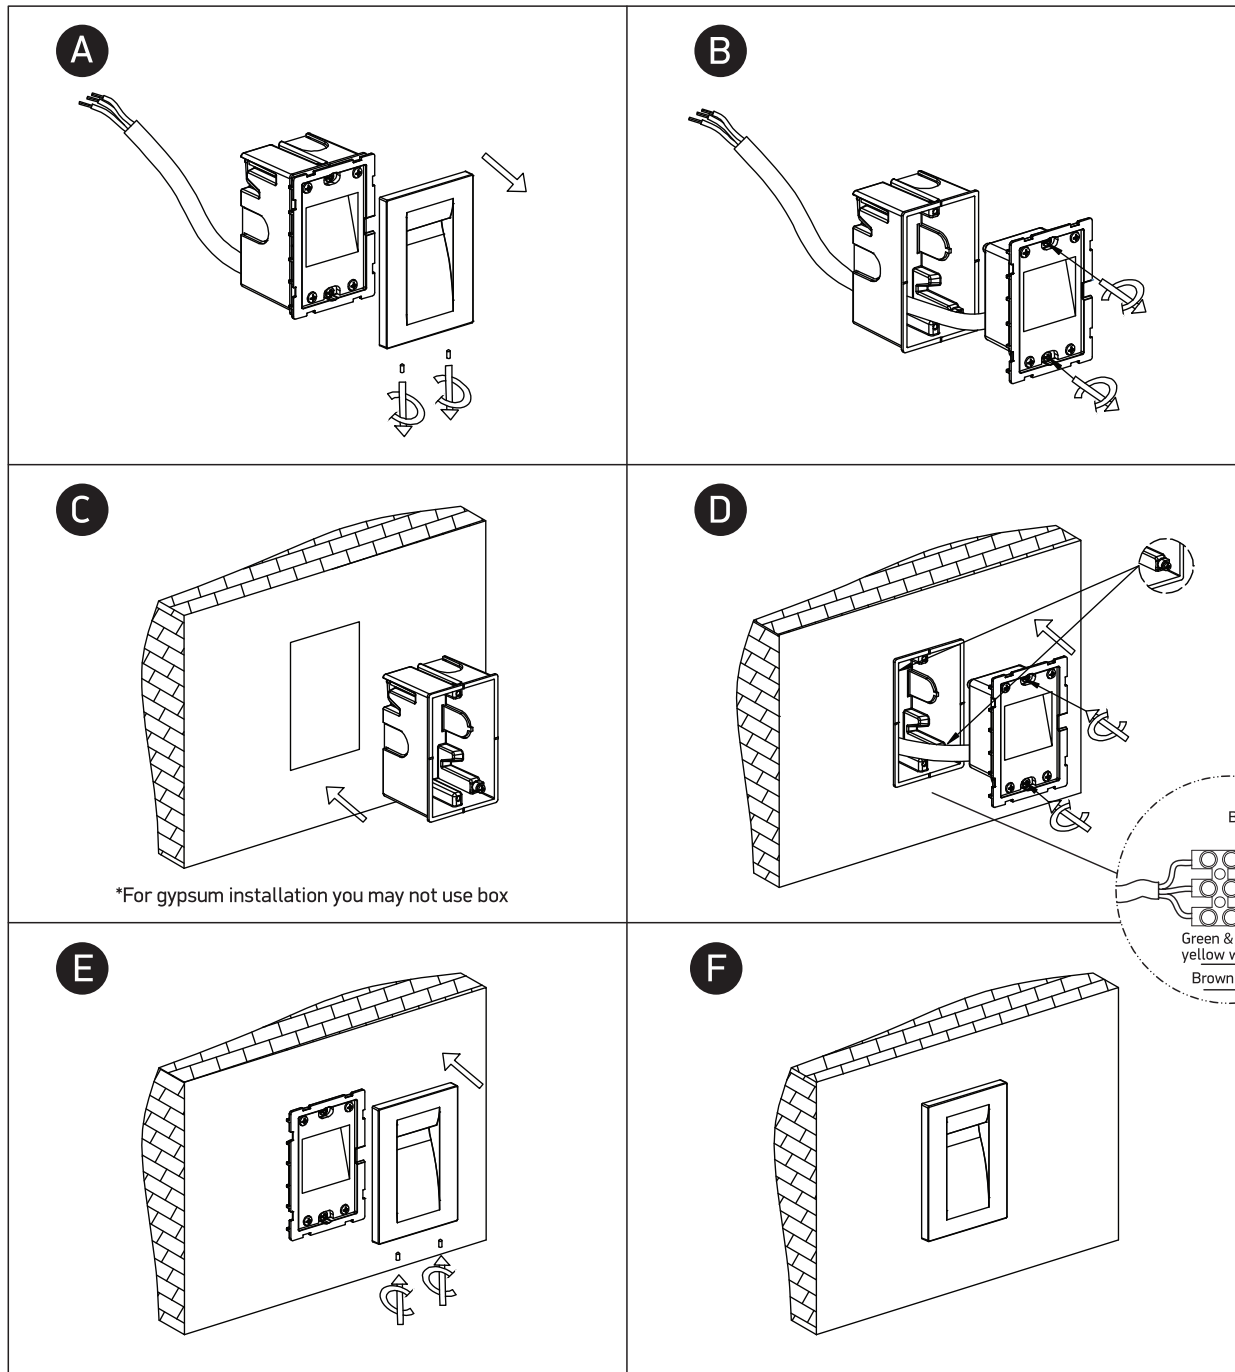

INSTALLATION MANUAL

68062

ecolight

80
CRI

one
LIGHT

100-240V | 3,6W | IP65 | Die cast

Complete with driver.
Supplied with box for
concrete installation.

Warnings: