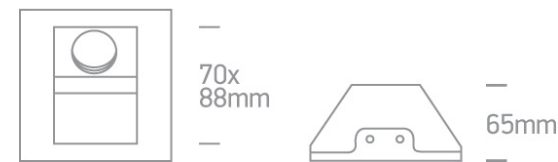

19 Wall Recessed &amp; Inground&gt;Indoor Dark Light Wall Recessed

68054

50W MR16 GU10 wall recessed light, IP20.

Complies with standard EN60598-1 and any other specific standards.

## Dimensions

I120x120mmI

## Physical Specification

Item Group	19 Wall Recessed & Inground
Family	Indoor Dark Light Wall Recessed
Order Code	68054
Colour	White
Material	Gypsum
Shape	Rectangular
Length	120mm
Width	120mm
Height	65mm
Cutout Hole Width	121mm
Cutout Hole Length	121mm
Recessed wall	Yes