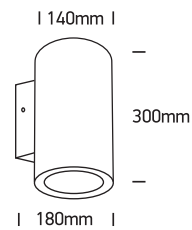

# INSTALLATION MANUAL

67138L

**ecolight**

80  
CRI

230V | COB LED | 2x20W | IP65 | Die cast  
AC LED.

**one**  
LIGHT