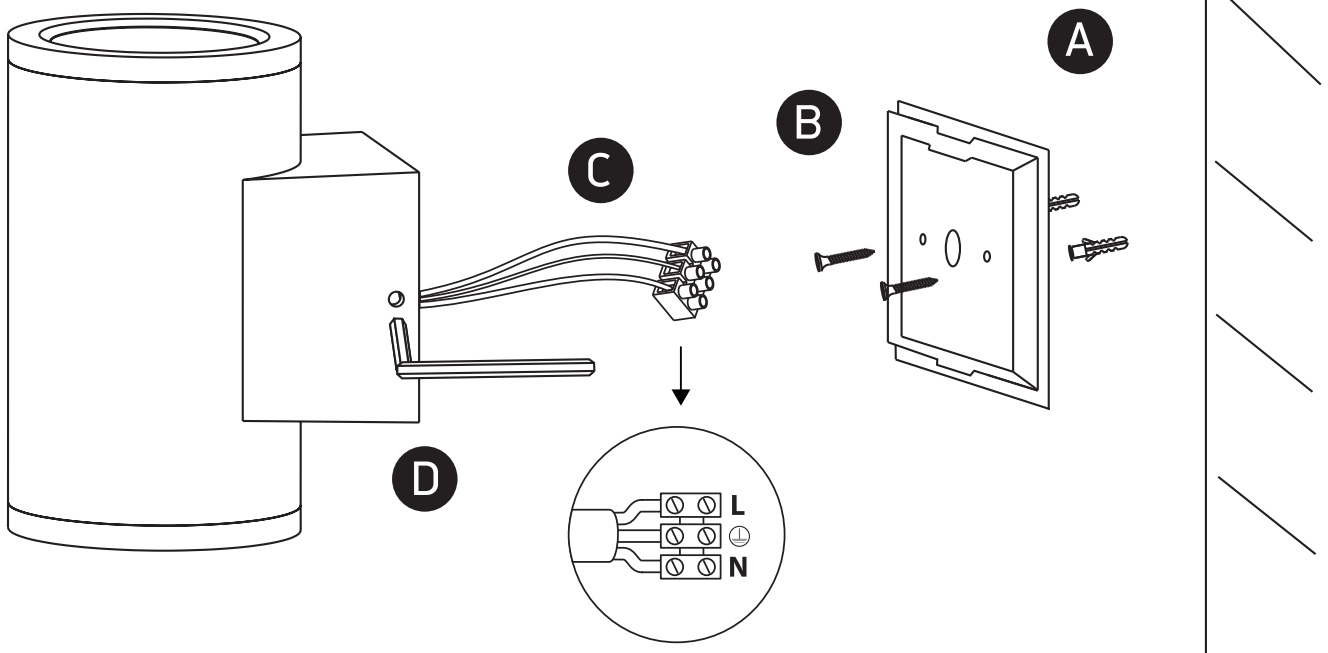

# INSTALLATION MANUAL

67138L

**ecolight**

80  
CRI

230V | COB LED | 2x20W | IP65 | Die cast  
AC LED.

**one**  
LIGHT

## Warnings:

1. Make sure that the product is installed properly before connecting to electricity.
2. Do not cover the fitting.
3. Maintenance and installation should only be carried out by a professional electrician.