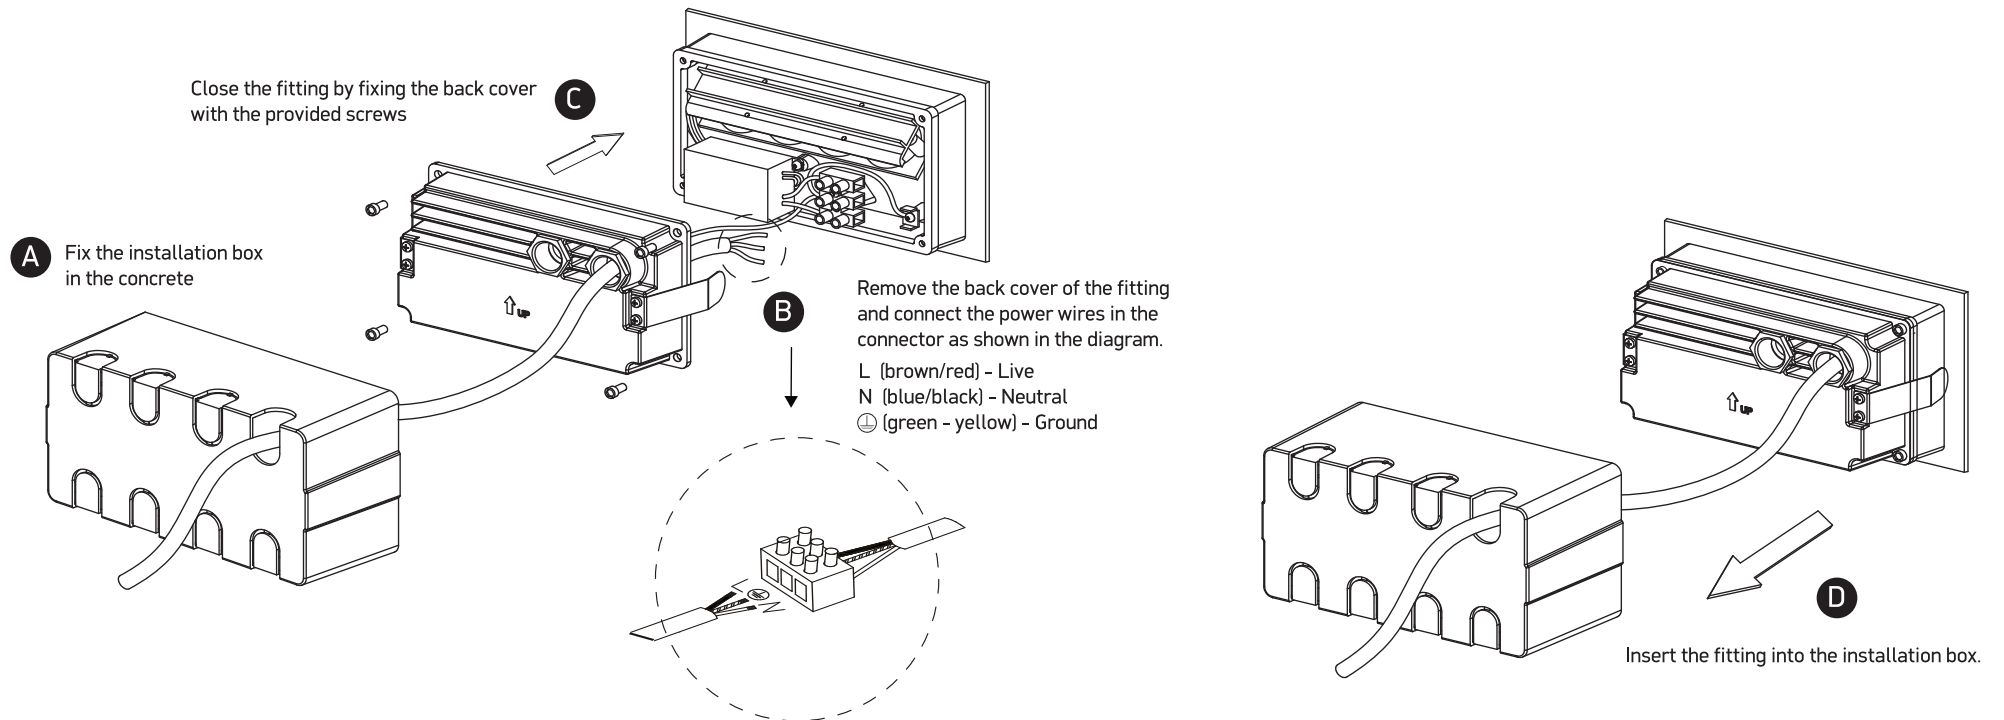

INSTALLATION MANUAL

68046, 68048, 68050

ecolight

Complete with LED driver
Supplied with box for concrete installation

68046: 100-240V | 2x1W | IP65 | Die cast | Recessed

68048: 100-240V | 4x1W | IP65 | Die cast | Recessed

68050: 100-240V | 6x1W | IP65 | Die cast | Recessed

one
LIGHT

Warnings:

1. Make sure that the product is installed properly before connecting to electricity.
2. Do not cover the fitting.
3. Maintenance and installation should only be carried out by a professional electrician.