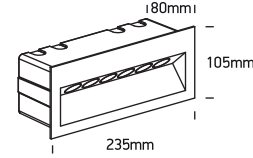

INSTALLATION MANUAL

68046, 68048, 68050

ecolight

Complete with LED driver
Supplied with box for concrete installation

68046: 100-240V | 2x1W | IP65 | Die cast | Recessed

68048: 100-240V | 4x1W | IP65 | Die cast | Recessed

68050: 100-240V | 6x1W | IP65 | Die cast | Recessed

one
LIGHT

Warnings:

1. Make sure that the product is installed properly before connecting to electricity.
2. Do not cover the fitting.
3. Maintenance and installation should only be carried out by a professional electrician.