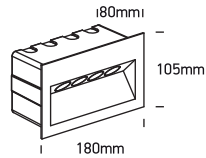

INSTALLATION MANUAL

68046, 68048, 68050

ecolight

Complete with LED driver
Supplied with box for concrete installation

68046: 100-240V | 2x1W | IP65 | Die cast | Recessed

68048: 100-240V | 4x1W | IP65 | Die cast | Recessed

68050: 100-240V | 6x1W | IP65 | Die cast | Recessed

one
LIGHT

Warnings:

1. Make sure that the product is installed properly before connecting to electricity.
2. Do not cover the fitting.
3. Maintenance and installation should only be carried out by a professional electrician.