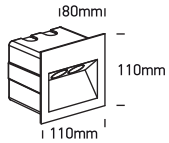

INSTALLATION MANUAL

68046, 68048, 68050

ecolight

Complete with LED driver
Supplied with box for concrete installation

68046: 100-240V | 2x1W | IP65 | Die cast | Recessed

68048: 100-240V | 4x1W | IP65 | Die cast | Recessed

68050: 100-240V | 6x1W | IP65 | Die cast | Recessed

one
LIGHT

Warnings:

1. Make sure that the product is installed properly before connecting to electricity.
2. Do not cover the fitting.
3. Maintenance and installation should only be carried out by a professional electrician.