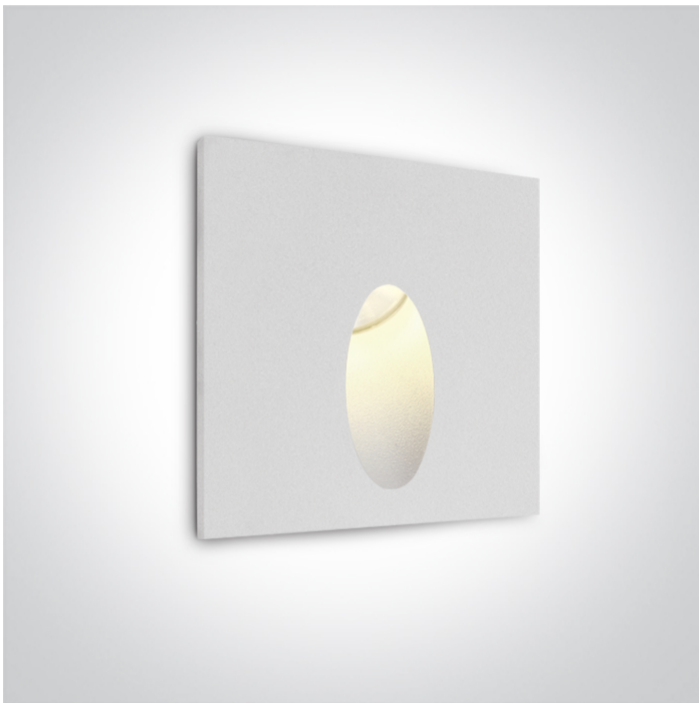

19 Wall Recessed &amp; Inground&gt;Indoor/Outdoor Dark Light Wall Recessed

**68032/W/W**

3W LED recessed wall light, IP54, ideal for, indoor and outdoor, corridors and stairs illumination.

Complete with driver.

## Physical Specification

Item Group	19 Wall Recessed & Inground
Family	Indoor/Outdoor Dark Light Wall Recessed
Order Code	68032/W/W
Colour	White
Material	Aluminium
Shape	Rectangular
Length	70mm
Width	70mm
Height	45mm
Cutout Hole Diameter	52mm
Recessed wall	Yes
Depth Required	110mm Concrete 50mm Gypsum