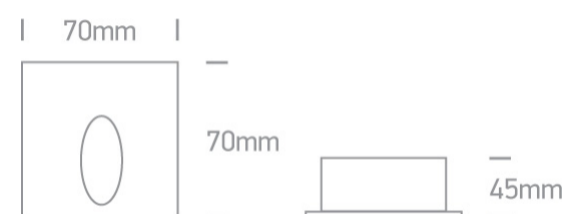

## Dimensions

## Physical Specification

Item Group	19 Wall Recessed & Inground
Family	Indoor/Outdoor Dark Light Wall Recessed
Order Code	68032/W/W
Colour	White
Material	Aluminium
Shape	Rectangular
Length	70mm
Width	70mm
Height	45mm
Cutout Hole Diameter	52mm
Recessed wall	Yes
Depth Required	110mm Concrete 50mm Gypsum