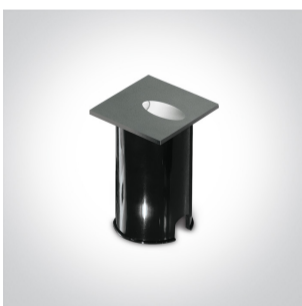

Gallery

Physical Specification

Item Group

19 Wall Recessed & Inground

Family

Indoor/Outdoor Dark Light Wall Recessed

Order Code

68032/G/W

Colour

Grey

Material

Aluminium

Shape

Rectangular

Length

70mm