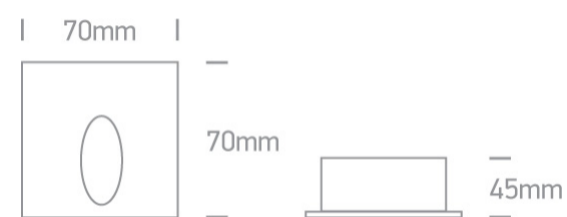

Dimensions