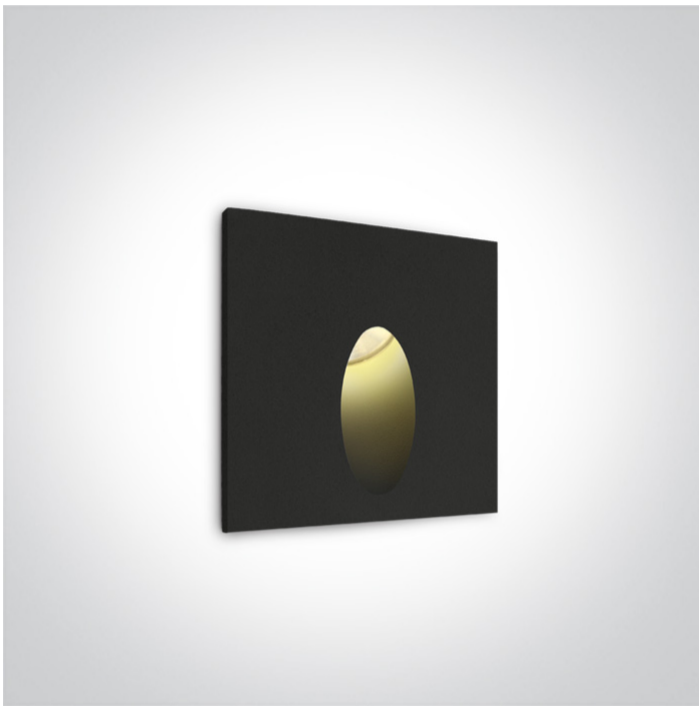

19 Wall Recessed &amp; Inground&gt;Indoor/Outdoor Dark Light Wall Recessed

**68032/B/W**

3W LED recessed wall light, IP54, ideal for, indoor and outdoor, corridors and stairs illumination.

Complete with driver.