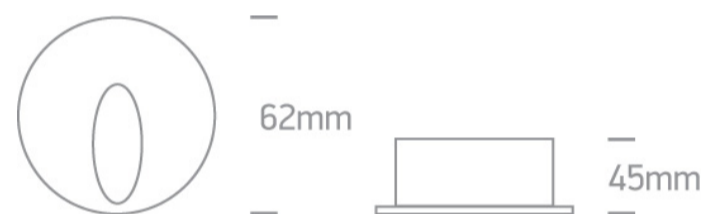

Dimensions