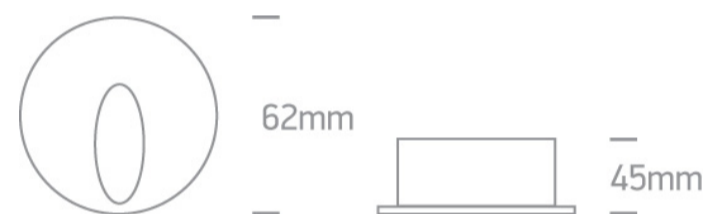

Dimensions