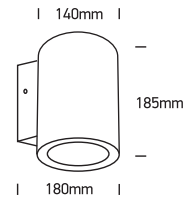

INSTALLATION MANUAL

67138EL

ecolight

80
CRI

230V | COB LED | 20W | IP65 | Die cast
AC LED.

one
LIGHT

Warnings:

1. Make sure that the product is installed properly before connecting to electricity.
2. Do not cover the fitting.
3. Maintenance and installation should only be carried out by a professional electrician.