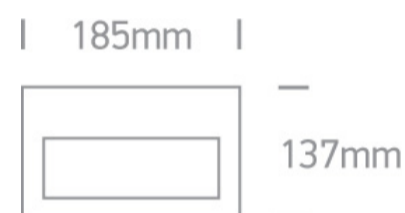

19 Wall Recessed & Inground>Outdoor Dark Light Wall Recessed Die cast

68016/B/W

2W LED wall recessed light, IP54, ideal for both indoor and outdoor installation.

Supplied with box for concrete installation.

Complies with standard EN60598-1 and any other specific standards.

Downloads

Dimensions

Gallery

Physical Specification

Item Group

19 Wall Recessed & Inground

Family

Rectangular

Length

185mm

Width	137mm
Cutout Hole Diameter	170x120mm
Recessed wall	Yes
Depth Required	90mm
Indoor	Yes
Outdoor	Yes
Adjustable	No

Electrical Characteristics

Gear	No
------	----

Fitting + Driver