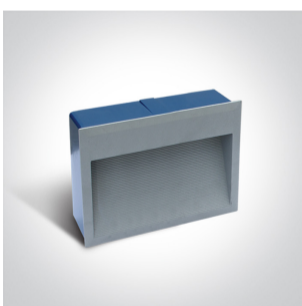

19 Wall Recessed & Inground>Outdoor Dark Light Wall Recessed Die cast

68016/B/W

2W LED wall recessed light, IP54, ideal for both indoor and outdoor installation.

Supplied with box for concrete installation.

Complies with standard EN60598-1 and any other specific standards.

Downloads

Dimensions

Gallery

Physical Specification

Item Group

19 Wall Recessed & Inground

Family

Outdoor Dark Light Wall Recessed Die cast

Order Code

68016/B/W

Colour

Black

Material

Die Cast

Shape