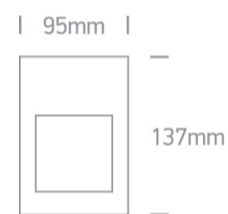

19 Wall Recessed & Inground>Outdoor Dark Light Wall Recessed Die cast

68012/G/W

1,5W LED wall recessed light, IP54, ideal for both indoor and outdoor installation.

Supplied with box for concrete installation.

Complies with standard EN60598-1 and any other specific standards.

Downloads

Dimensions

Gallery

Physical Specification

Item Group	19 Wall Recessed & Inground
Family	Outdoor Dark Light Wall Recessed Die cast
Order Code	68012/G/W
Colour	Grey
Material	Die Cast
Shape	Rectangular
Length	95mm

Width	137mm
Cutout Hole Diameter	80x120mm
Recessed wall	Yes
Depth Required	90mm
Indoor	Yes
Outdoor	Yes
Adjustable	No

Electrical Characteristics

Gear	No
------	----

Fitting + Driver

Input Voltage	220-240V
---------------	----------