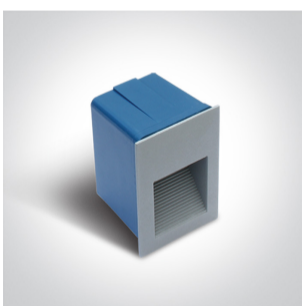

19 Wall Recessed & Inground>Outdoor Dark Light Wall Recessed Die cast

68012/G/W

1,5W LED wall recessed light, IP54, ideal for both indoor and outdoor installation.

Supplied with box for concrete installation.

Complies with standard EN60598-1 and any other specific standards.

Downloads

Dimensions

Gallery

Physical Specification

Item Group	19 Wall Recessed & Inground
Family	Outdoor Dark Light Wall Recessed Die cast
Order Code	68012/G/W
Colour	Grey
Material	Die Cast
Shape	Rectangular
Length	95mm