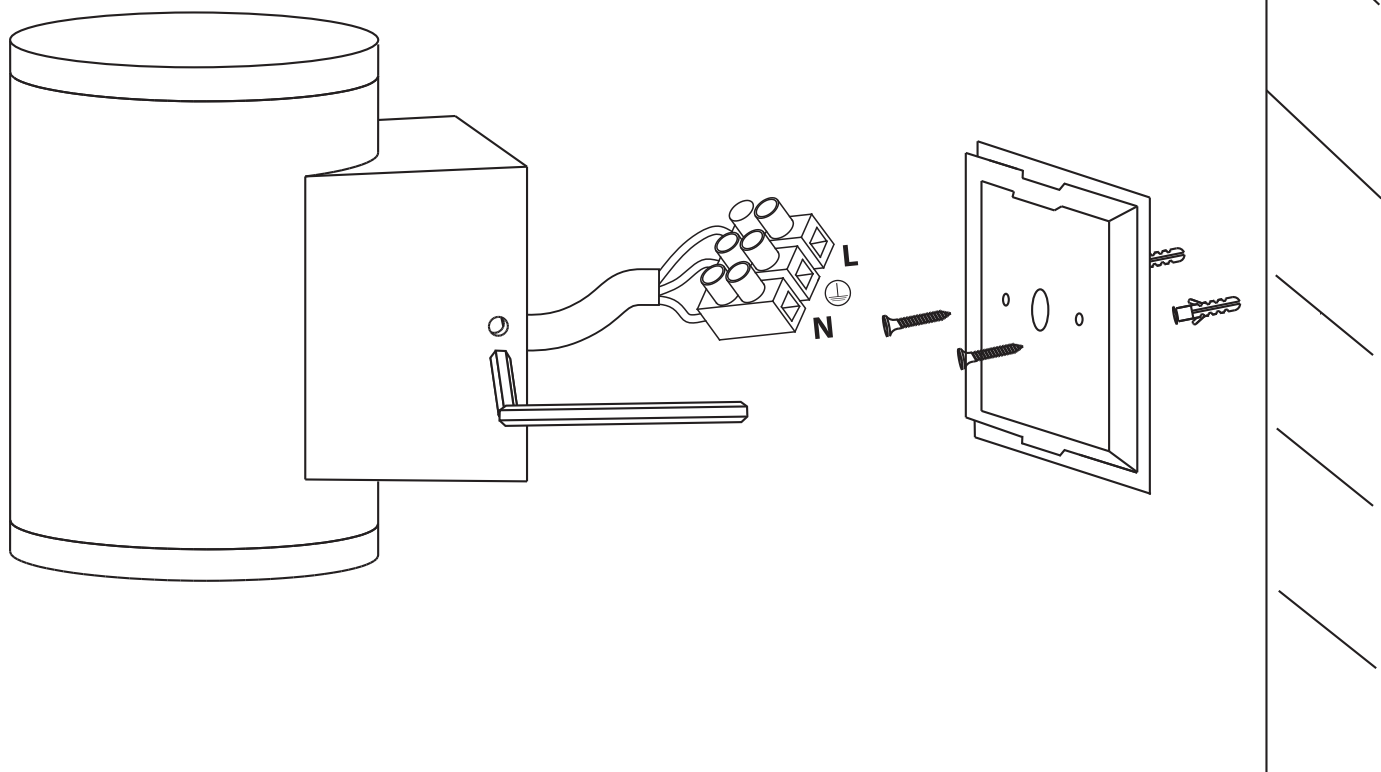

INSTALLATION MANUAL

67138E

ecolight

100-240V | COB LED | 6W | IP54 | Die cast
Complete with 500mA driver.

80
CRI

Warnings:

1. Make sure that the product is installed properly before connecting to electricity.
2. Do not cover the fitting.
3. Maintenance and installation should only be carried out by a professional electrician.