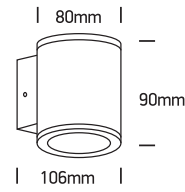

INSTALLATION MANUAL

67138E

ecolight

100-240V | COB LED | 6W | IP54 | Die cast
Complete with 500mA driver.

80
CRI

Warnings:

1. Make sure that the product is installed properly before connecting to electricity.
2. Do not cover the fitting.
3. Maintenance and installation should only be carried out by a professional electrician.