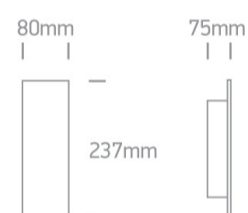

19 Wall Recessed & Inground>Indoor Dark Light Wall Recessed

68008/G/D

1W, Wall recessed LED light, ideal for step and corridor illumination.

Requires 350mA driver.

Complies with standard EN60598-1 and any other specific standards.

Downloads

Dimensions

Must be ordered separately

89004

Physical Specification

Item Group

19 Wall Recessed & Inground

Family

Indoor Dark Light Wall Recessed

Order Code

68008/G/D

Colour

Grey

Material

Die Cast

Shape

Rectangular

Length	80mm
Width	237mm
Height	38mm
Cutout Hole Width	65mm
Cutout Hole Length	212mm
Recessed wall	Yes
Depth Required	90mm
Indoor	Yes
Adjustable	No

Electrical Characteristics

Fitting

Input Type	Constant Current
Input Current	350mA
Voltage	3V
Safety Class	
Power(Watts)	1W
IP Rating	IP20
Light Source	LED built in
LED Brand	Edison
Cable Length	50cm
F Mark	