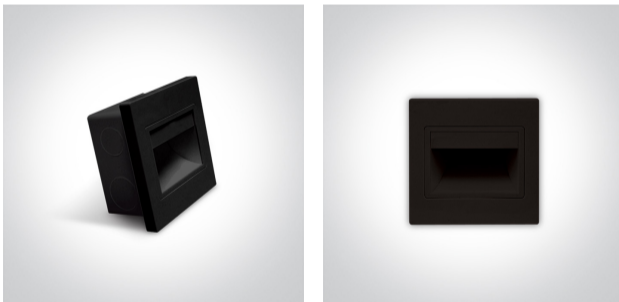

Physical Specification

Item Group

19 Wall Recessed & Inground

Family

Indoor Square Wall Recessed

Order Code

68007/B/W

Colour

Black

Material

Plastic

Shape

Rectangular

Length

94mm