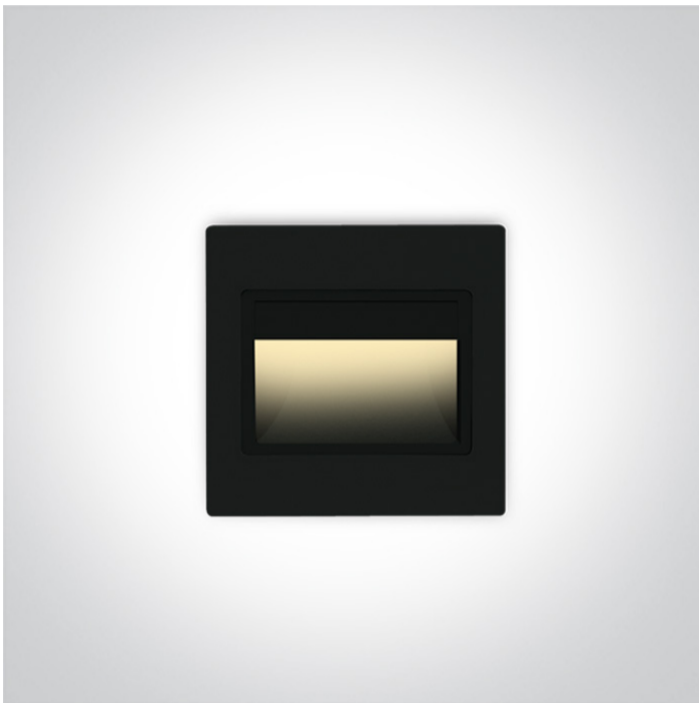

19 Wall Recessed &amp; Inground&gt;Indoor Square Wall Recessed

68007/B/W

1,5 W Wall recessed LED light, ideal for step and corridor illumination.

Supplied complete with non-dimmable LED driver.

Complies with standard EN60598-1 and any other specific standards.