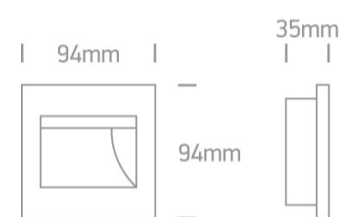

19 Wall Recessed &amp; Inground&gt;Indoor Square Wall Recessed

68007/B/W

1,5 W Wall recessed LED light, ideal for step and corridor illumination.

Supplied complete with non-dimmable LED driver.

Complies with standard EN60598-1 and any other specific standards.

## Dimensions

Black

Material

Plastic

Shape

Rectangular

Length

94mm

Width	94mm
Height	35mm
Cutout Hole Width	86mm
Cutout Hole Length	86mm
Recessed wall	Yes
Depth Required	40mm
Indoor	Yes
Adjustable	No

### Packing Info

Box Length	9,7cm
Box Width	5,4cm
Box Height	9,7cm
Box Weight	0,14Kg
Pcs/Carton	50
Barcode	5291889070603
HS Code	9405104090

Certification & Warranty

Warranty

2 Years

Weee Directive

Yes

switch to  
**one light!**