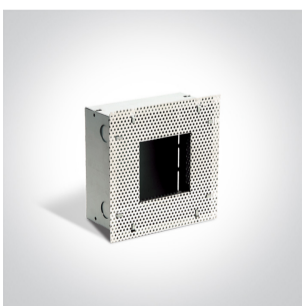

19 Wall Recessed & Inground > Indoor Dark Light Wall Recessed

68005/G/BL

1W, Wall recessed LED light, ideal for step and corridor illumination.

Requires 350mA driver.

Complies with standard EN60598-1 and any other specific standards.

Downloads

Dimensions

Must be ordered separately

89004

Accessories

68005/BOX

Physical Specification

Item Group	19 Wall Recessed & Inground
Family	Indoor Dark Light Wall Recessed
Order Code	68005/G/BL
Colour	Grey
Material	Die Cast
Shape	Rectangular
Length	90mm
Width	90mm
Height	35mm
Cutout Hole Width	73mm
Cutout Hole Length	73mm
Recessed wall	Yes
Depth Required	40mm
Indoor	Yes
Adjustable	No

Electrical Characteristics

Fitting	
Input Type	Constant Current
Input Current	350mA
Voltage	3V
Safety Class	
Power(Watts)	1W
IP Rating	IP20
Light Source	LED built in
LED Brand	Edison
Cable Length	50cm
F Mark	