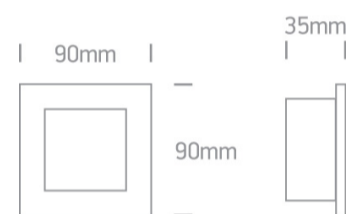

19 Wall Recessed & Inground > Indoor Dark Light Wall Recessed

68005/G/BL

1W, Wall recessed LED light, ideal for step and corridor illumination.

Requires 350mA driver.

Complies with standard EN60598-1 and any other specific standards.

Downloads

Dimensions

Must be ordered separately

89004

Accessories

68005/BOX

Physical Specification

Item Group	19 Wall Recessed & Inground
Family	Indoor Dark Light Wall Recessed
Order Code	68005/G/BL
Colour	Grey
Material	Die Cast
Shape	Rectangular
Length	90mm
Width	90mm
Height	35mm
Cutout Hole Width	73mm
Cutout Hole Length	73mm
Recessed wall	Yes
Depth Required	40mm
Indoor	Yes
Adjustable	No

Electrical Characteristics

Fitting	
Input Type	Constant Current
Input Current	350mA
Voltage	3V
Safety Class	
Power(Watts)	1W
IP Rating	IP20
Light Source	LED built in
LED Brand	Edison
Cable Length	50cm
F Mark	