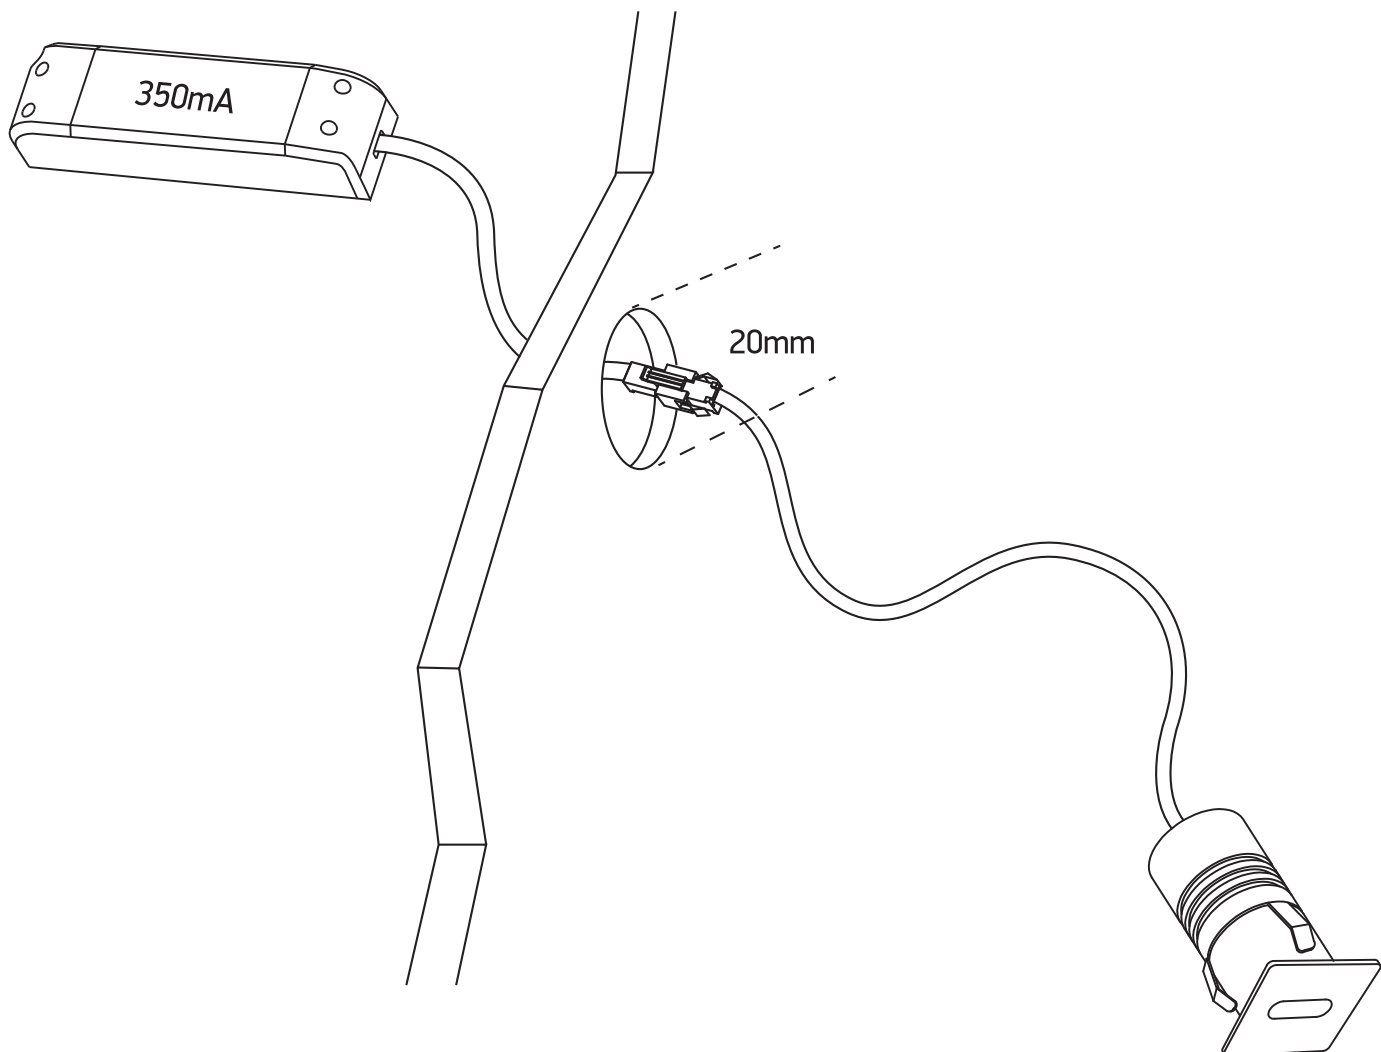

INSTALLATION MANUAL

68004B

ecolight

80
CRI

350mA | 1W | IP20 | Die cast
Requires 350mA driver.

one
LIGHT

Warnings:

1. Make sure that the product is installed properly before connecting to electricity.
2. Do not cover the fitting.
3. Maintenance and installation should only be carried out by a professional electrician.