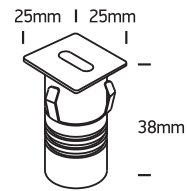

INSTALLATION MANUAL

68004B

ecolight

80
CRI

350mA | 1W | IP20 | Die cast
Requires 350mA driver.

one
LIGHT

Warnings:

1. Make sure that the product is installed properly before connecting to electricity.
2. Do not cover the fitting.
3. Maintenance and installation should only be carried out by a professional electrician.