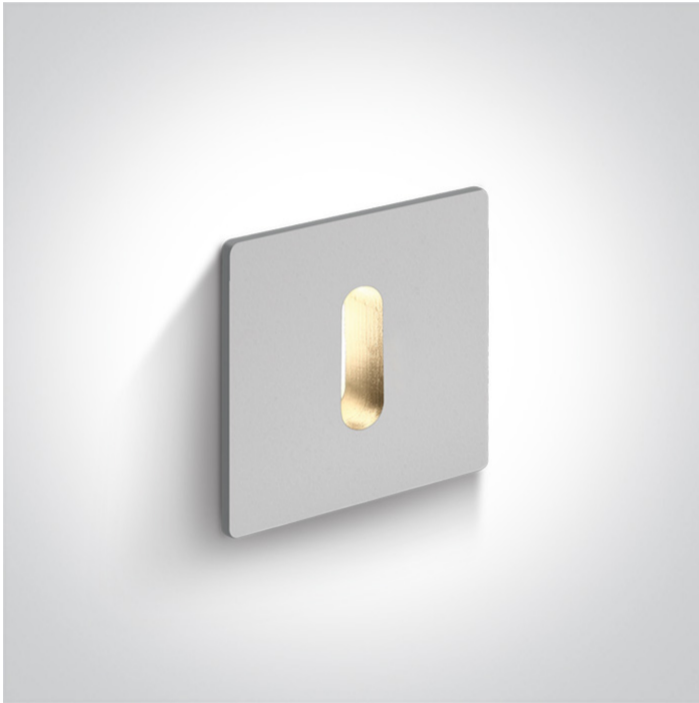

19 Wall Recessed &amp; Inground&gt;Indoor Decorative Wall Recessed

68004B/W/W

1W Wall Recessed LED Dark Light, IP20.

Requires 350mA driver.

Driver can not pass through cutout hole.

Complies with standard EN60598-1 and any other specific standards.

## Dimensions

Must be ordered separately

89004

## Physical Specification

Item Group

19 Wall Recessed &amp; Inground

Family

Indoor Decorative Wall Recessed

Order Code

68004B/W/W

Colour

White

Material

Die Cast

Shape

Rectangular

Length	25mm
Width	25mm
Height	35mm
Cutout Hole Diameter	20mm
Recessed wall	Yes
Depth Required	50mm
Indoor	Yes
Adjustable	No