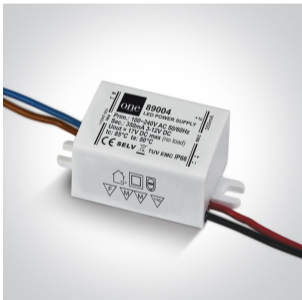

Must be ordered separately