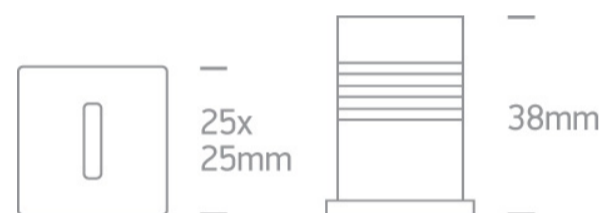

Downloads

Dimensions