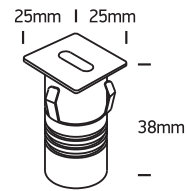

INSTALLATION MANUAL

68004B

ecolight

DIMMABLE

QUICK FIX

80
CRI

350mA | 1W | IP20 | Die cast
Requires 350mA driver.

Warnings: