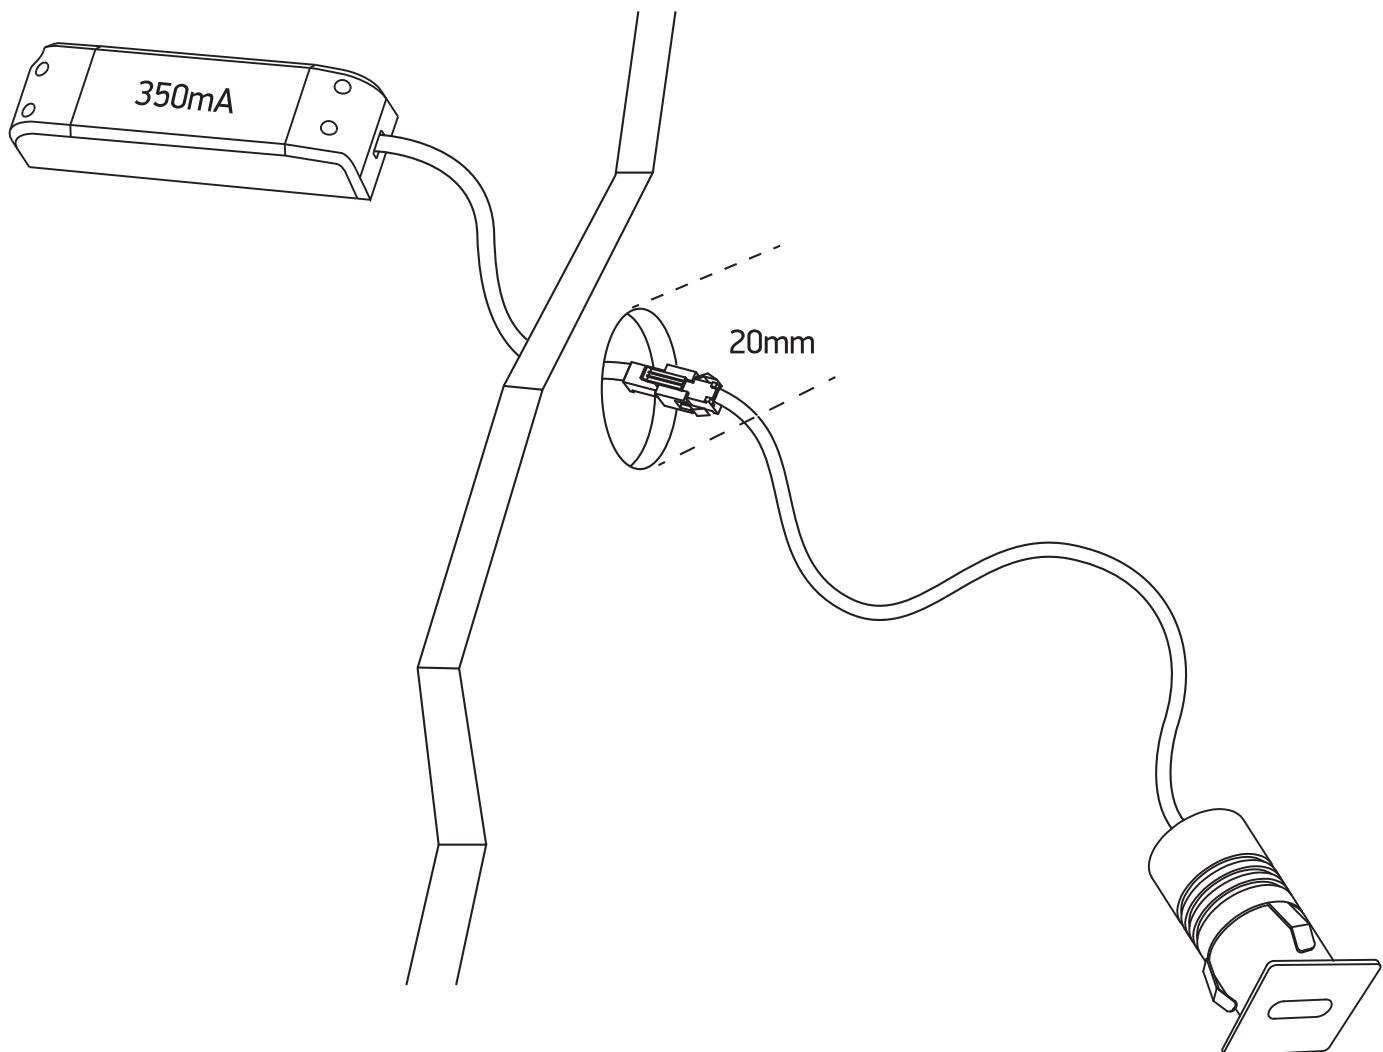

INSTALLATION MANUAL

68004B

ecolight

DIMMABLE

QUICK FIX

80
CRI

350mA | 1W | IP20 | Die cast
Requires 350mA driver.

Warnings: