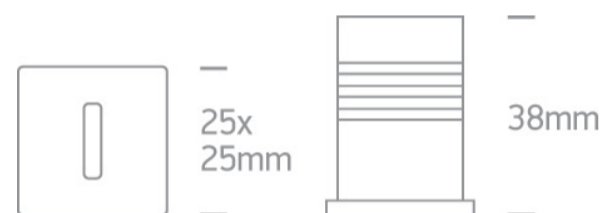

19 Wall Recessed & Inground>Indoor Decorative Wall Recessed

68004B/AL/W

1W Wall Recessed LED Dark Light, IP20.

Requires 350mA driver.

Driver can not pass through cutout hole.

Complies with standard EN60598-1 and any other specific standards.

Downloads

Dimensions

Must be ordered separately

89004

Physical Specification

Item Group

19 Wall Recessed & Inground

Family

Indoor Decorative Wall Recessed

Order Code

68004B/AL/W

Colour

Aluminium

Material

Die Cast

Shape

Rectangular

Length	25mm
Width	25mm
Height	35mm
Cutout Hole Diameter	20mm
Recessed wall	Yes
Depth Required	50mm
Indoor	Yes
Adjustable	No

Electrical Characteristics

Fitting

Input Type	Constant Current
Input Current	350mA
Safety Class	
Power(Watts)	1W
IP Rating	IP20
Light Source	LED built in
LED Brand	Cree
Cable Length	40cm
F Mark	