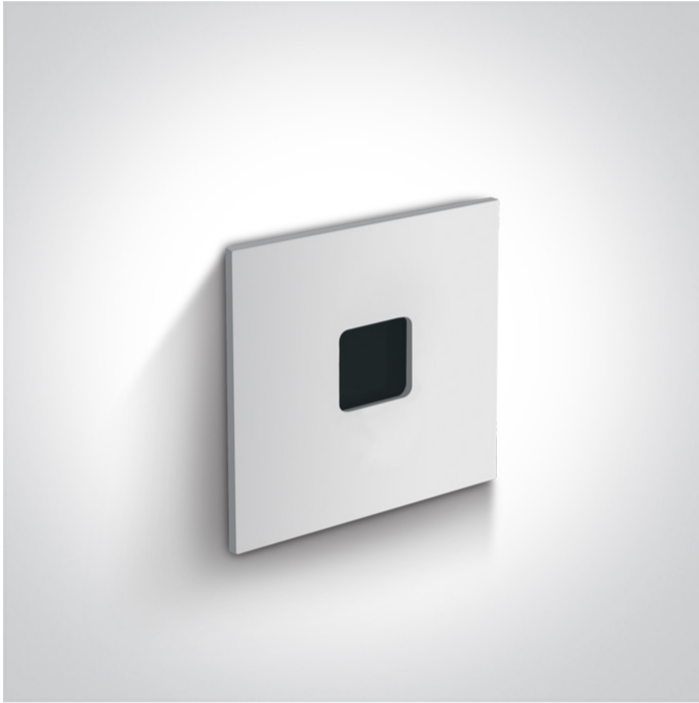

19 Wall Recessed & Inground > Indoor/Outdoor Decorative Wall Recessed

68004A/W/W

Aluminium

1W 350mA LED wall recessed light, IP54, ideal for both indoor and outdoor installation.

Requires 350mA driver.

Supplied with box for concrete installation

Complies with standard EN60598-1 and any other specific standards.

Downloads

Dimensions

Gallery

Must be ordered separately

89004

Physical Specification

Item Group	19 Wall Recessed & Inground
Family	Indoor/Outdoor Decorative Wall Recessed Aluminium
Order Code	68004A/W/W
Colour	White
Material	Aluminium
Shape	Rectangular
Length	37mm
Width	37mm
Height	22mm
Cutout Hole Diameter	36mm for Concrete Installation 33mm for Gypsum Installation
Recessed wall	Yes
Depth Required	50mm for Concrete Installation 30mm for Gyprum Installaiton
Indoor	Yes
Outdoor	Yes

Electrical Characteristics

Fitting

Input Type	Constant Current
Input Current	350mA
Safety Class	
Power(Watts)	1W
IP Rating	IP54
Light Source	LED built in
LED Type	COB
LED Brand	Lumileds
Cable Length	200cm
F Mark	