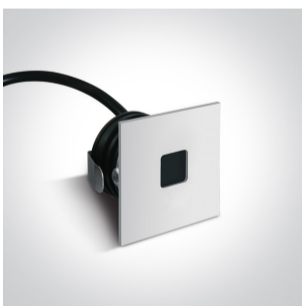

19 Wall Recessed & Inground > Indoor/Outdoor Decorative Wall Recessed

68004A/W/W

Aluminium

1W 350mA LED wall recessed light, IP54, ideal for both indoor and outdoor installation.

Requires 350mA driver.

Supplied with box for concrete installation

Complies with standard EN60598-1 and any other specific standards.

Downloads

Dimensions

Gallery

Must be ordered separately

89004

Physical Specification

Item Group	19 Wall Recessed & Inground
Family	Indoor/Outdoor Decorative Wall Recessed Aluminium
Order Code	68004A/W/W
Colour	White
Material	Aluminium
Shape	Rectangular
Length	37mm
Width	37mm
Height	22mm
Cutout Hole Diameter	36mm for Concrete Installation 33mm for Gypsum Installation
Recessed wall	Yes
Depth Required	50mm for Concrete Installation 30mm for Gyprum Installaiton
Indoor	Yes
Outdoor	Yes

Electrical Characteristics

Fitting

Input Type	Constant Current
Input Current	350mA
Safety Class	
Power(Watts)	1W
IP Rating	IP54
Light Source	LED built in
LED Type	COB
LED Brand	Lumileds
Cable Length	200cm
F Mark	