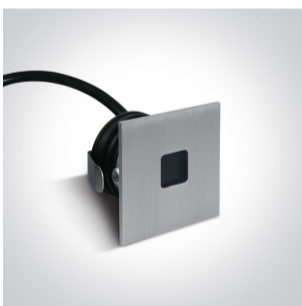

19 Wall Recessed & Inground > Indoor/Outdoor Decorative Wall Recessed
Aluminium

68004A/AL/W

1W 350mA LED wall recessed light, IP54, ideal for both indoor and outdoor installation.

Requires 350mA driver.

Supplied with box for concrete installation

Complies with standard EN60598-1 and any other specific standards.

Downloads

Dimensions

Gallery

Must be ordered separately

89004