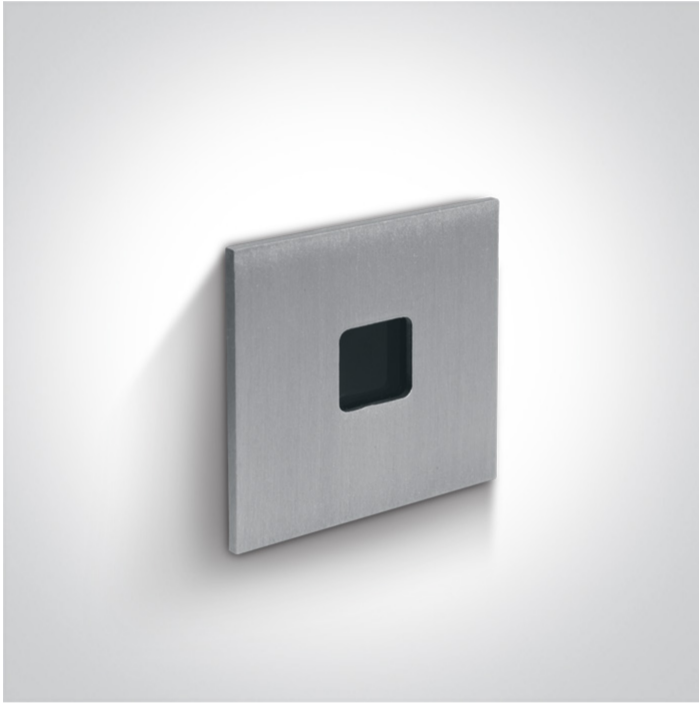

19 Wall Recessed & Inground > Indoor/Outdoor Decorative Wall Recessed  
Aluminium

## 68004A/AL/W

1W 350mA LED wall recessed light, IP54, ideal for both indoor and outdoor installation.

Requires 350mA driver.

Supplied with box for concrete installation

Complies with standard EN60598-1 and any other specific standards.