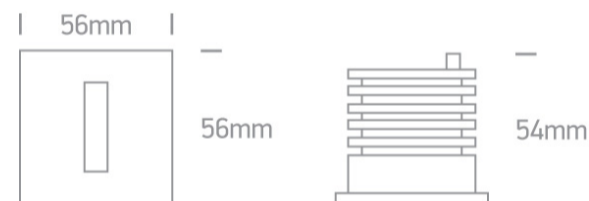

## 68004/W/W

Aluminium

3W 350mA LED wall recessed light, IP54, ideal for both indoor and outdoor installation.

Requires 350mA driver.

Supplied with box for concrete installation

Complies with standard EN60598-1 and any other specific standards.

### Dimensions

## Physical Specification

Item Group	19 Wall Recessed & Inground
Family	Indoor/Outdoor Decorative Wall Recessed Aluminium
Order Code	68004/W/W
Colour	White
Material	Aluminium
Shape	Rectangular
Length	56mm
Width	56mm
Height	54mm
Cutout Hole Diameter	49mm for Concrete & Gypsum nstallation
Recessed wall	Yes
Depth Required	110mm for Concrete Installation 70mm for Gyprum Installaiton
Indoor	Yes
Outdoor	Yes

## Fitting

Input Type	Constant Current
Input Current	350mA
Safety Class	
Power(Watts)	3W
IP Rating	IP54
Light Source	LED built in
LED Type	COB
LED Brand	Luminus
Cable Length	100cm
F Mark	

Colour Temperature	3000K
Lumen Output	120lm
Light Efficiency	40lm/W
CRI	90
Beam Angle	24°
Illumination Diagram	
Dark Light	Yes