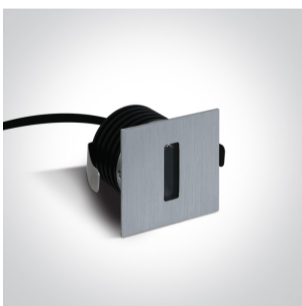

19 Wall Recessed & Inground > Indoor/Outdoor Decorative Wall Recessed

68004/AL/W

Aluminium

3W 350mA LED wall recessed light, IP54, ideal for both indoor and outdoor installation.

Requires 350mA driver.

Supplied with box for concrete installation

Complies with standard EN60598-1 and any other specific standards.

Downloads

Dimensions

Gallery

Must be ordered separately

89004