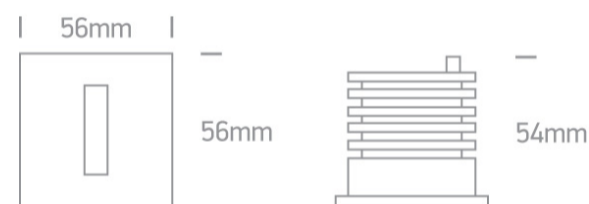

19 Wall Recessed & Inground > Indoor/Outdoor Decorative Wall Recessed

68004/AL/W

Aluminium

3W 350mA LED wall recessed light, IP54, ideal for both indoor and outdoor installation.

Requires 350mA driver.

Supplied with box for concrete installation

## Dimensions

## Physical Specification

Item Group	19 Wall Recessed & Inground
Family	Indoor/Outdoor Decorative Wall Recessed Aluminium
Order Code	68004/AL/W
Colour	Aluminium
Material	Aluminium
Shape	Rectangular
Length	56mm
Width	56mm
Height	54mm
Cutout Hole Diameter	49mm for Concrete & Gypsum nstallation
Recessed wall	Yes
Depth Required	110mm for Concrete Installation 70mm for Gyprum Installaiton
Indoor	Yes
Outdoor	Yes

## Fitting

Input Type	Constant Current
Input Current	350mA
Safety Class	
Power(Watts)	3W
IP Rating	IP54
Light Source	LED built in
LED Type	COB
LED Brand	Luminus
Cable Length	100cm
F Mark	

Colour Temperature	3000K
Lumen Output	120lm
Light Efficiency	40lm/W
CRI	90
Beam Angle	24°
Illumination Diagram	
Dark Light	Yes