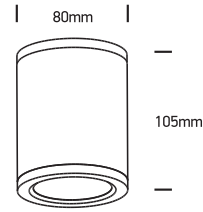

INSTALLATION MANUAL

67138C

ecolight

Ra>80

100-240V | 6W | IP54 | Die cast
Complete with driver.

NOT DIMMABLE

one
LIGHT

Warnings: