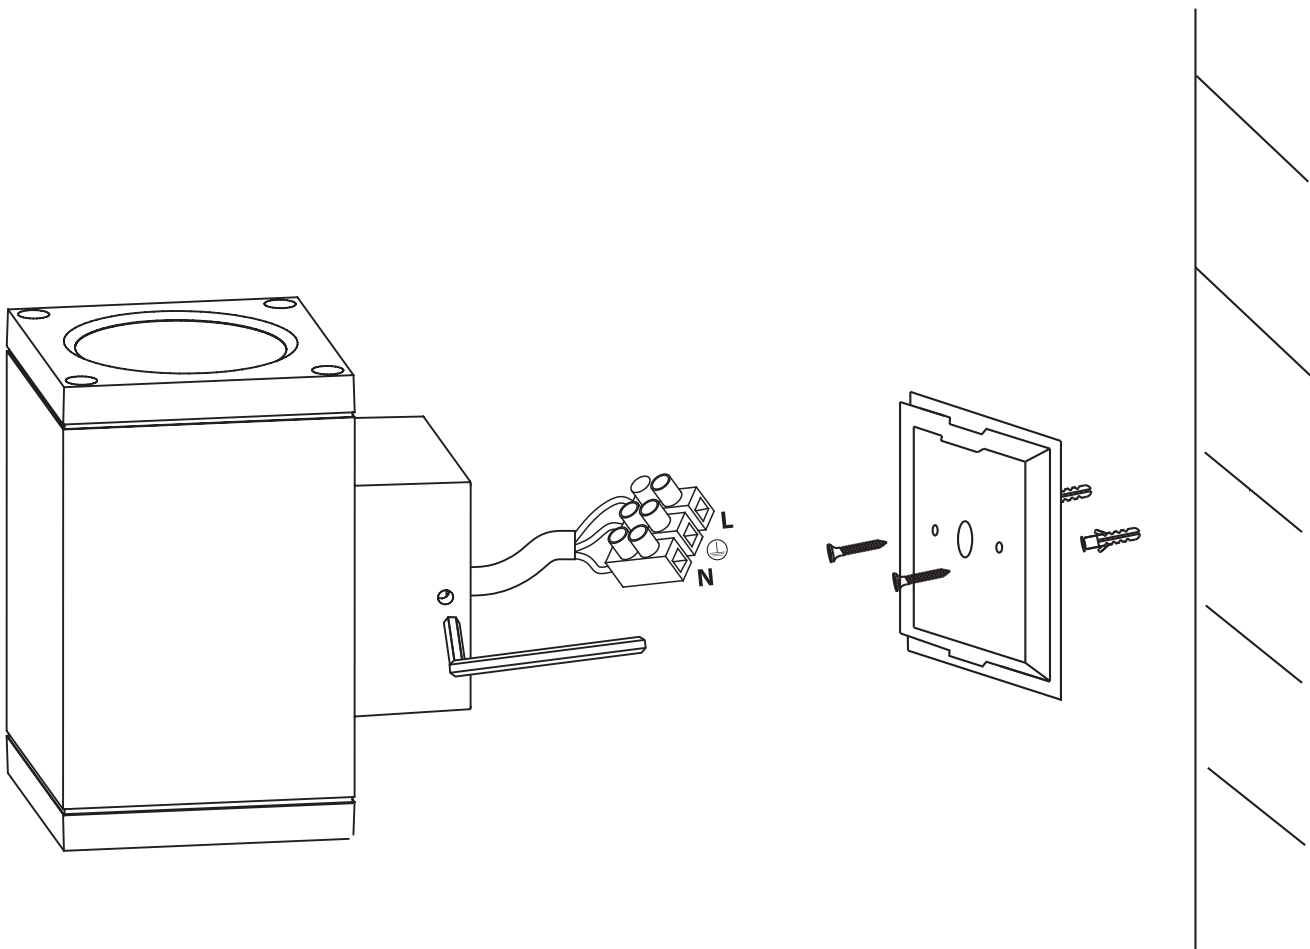

INSTALLATION MANUAL

67138A

ecolight

230V | 2x6W | IP54 | Die cast
Complete with driver.

Warnings:

1. Make sure that the product is installed properly before connecting to electricity.
2. Do not cover the fitting.
3. Maintenance and installation should only be carried out by a professional electrician.