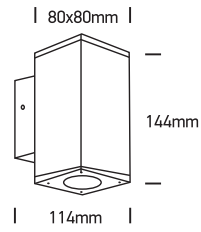

INSTALLATION MANUAL

67138A

ecolight

230V | 2x6W | IP54 | Die cast
Complete with driver.

Warnings:

1. Make sure that the product is installed properly before connecting to electricity.
2. Do not cover the fitting.
3. Maintenance and installation should only be carried out by a professional electrician.