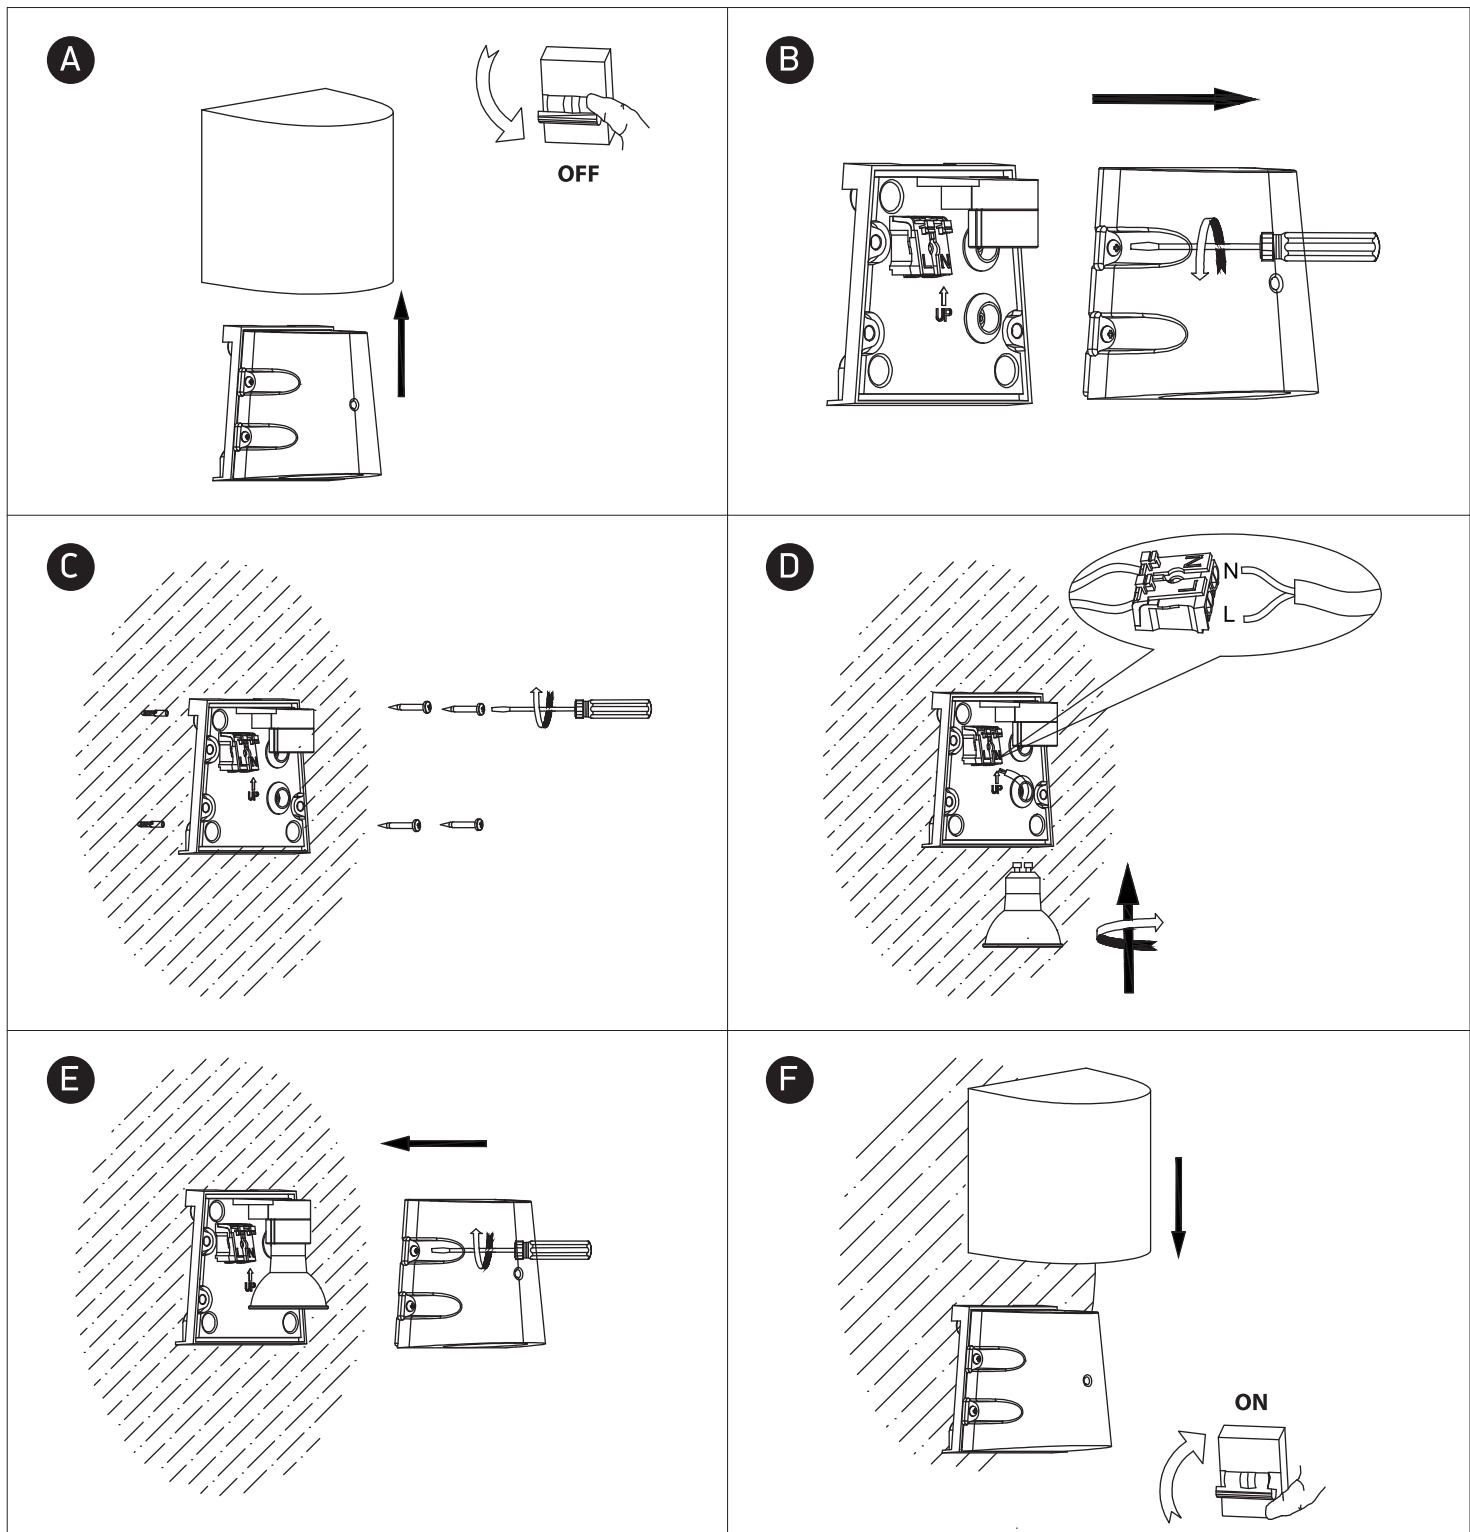

INSTALLATION MANUAL

67536A

100-240V | MR16 | GU10 | 6W | IP65 | ABS + PC

Warnings:

1. Make sure that the product is installed properly before connecting to electricity.
2. Do not cover the fitting.
3. Maintenance and installation should only be carried out by a professional electrician.