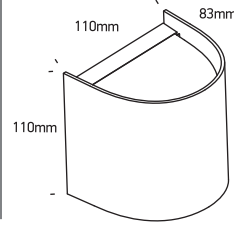

INSTALLATION MANUAL

67536A

100-240V | MR16 | GU10 | 6W | IP65 | ABS + PC

Warnings:

1. Make sure that the product is installed properly before connecting to electricity.
2. Do not cover the fitting.
3. Maintenance and installation should only be carried out by a professional electrician.