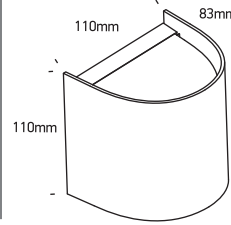

INSTALLATION MANUAL

67536A

100-240V | MR16 | GU10 | 6W | IP65 | ABS + PC

Warnings:

1. Make sure that the product is installed properly before connecting to electricity.
2. Do not cover the fitting.
3. Maintenance and installation should only be carried out by a professional electrician.