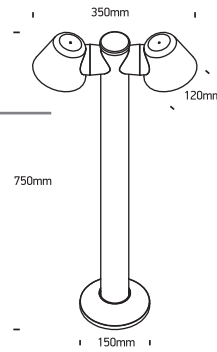

INSTALLATION MANUAL

67534C

100-240V | MR16 | GU10 | 2x6W | IP65 | ABS + PC

Warnings:

1. Make sure that the product is installed properly before connecting to electricity.
2. Do not cover the fitting.
3. Maintenance and installation should only be carried out by a professional electrician.