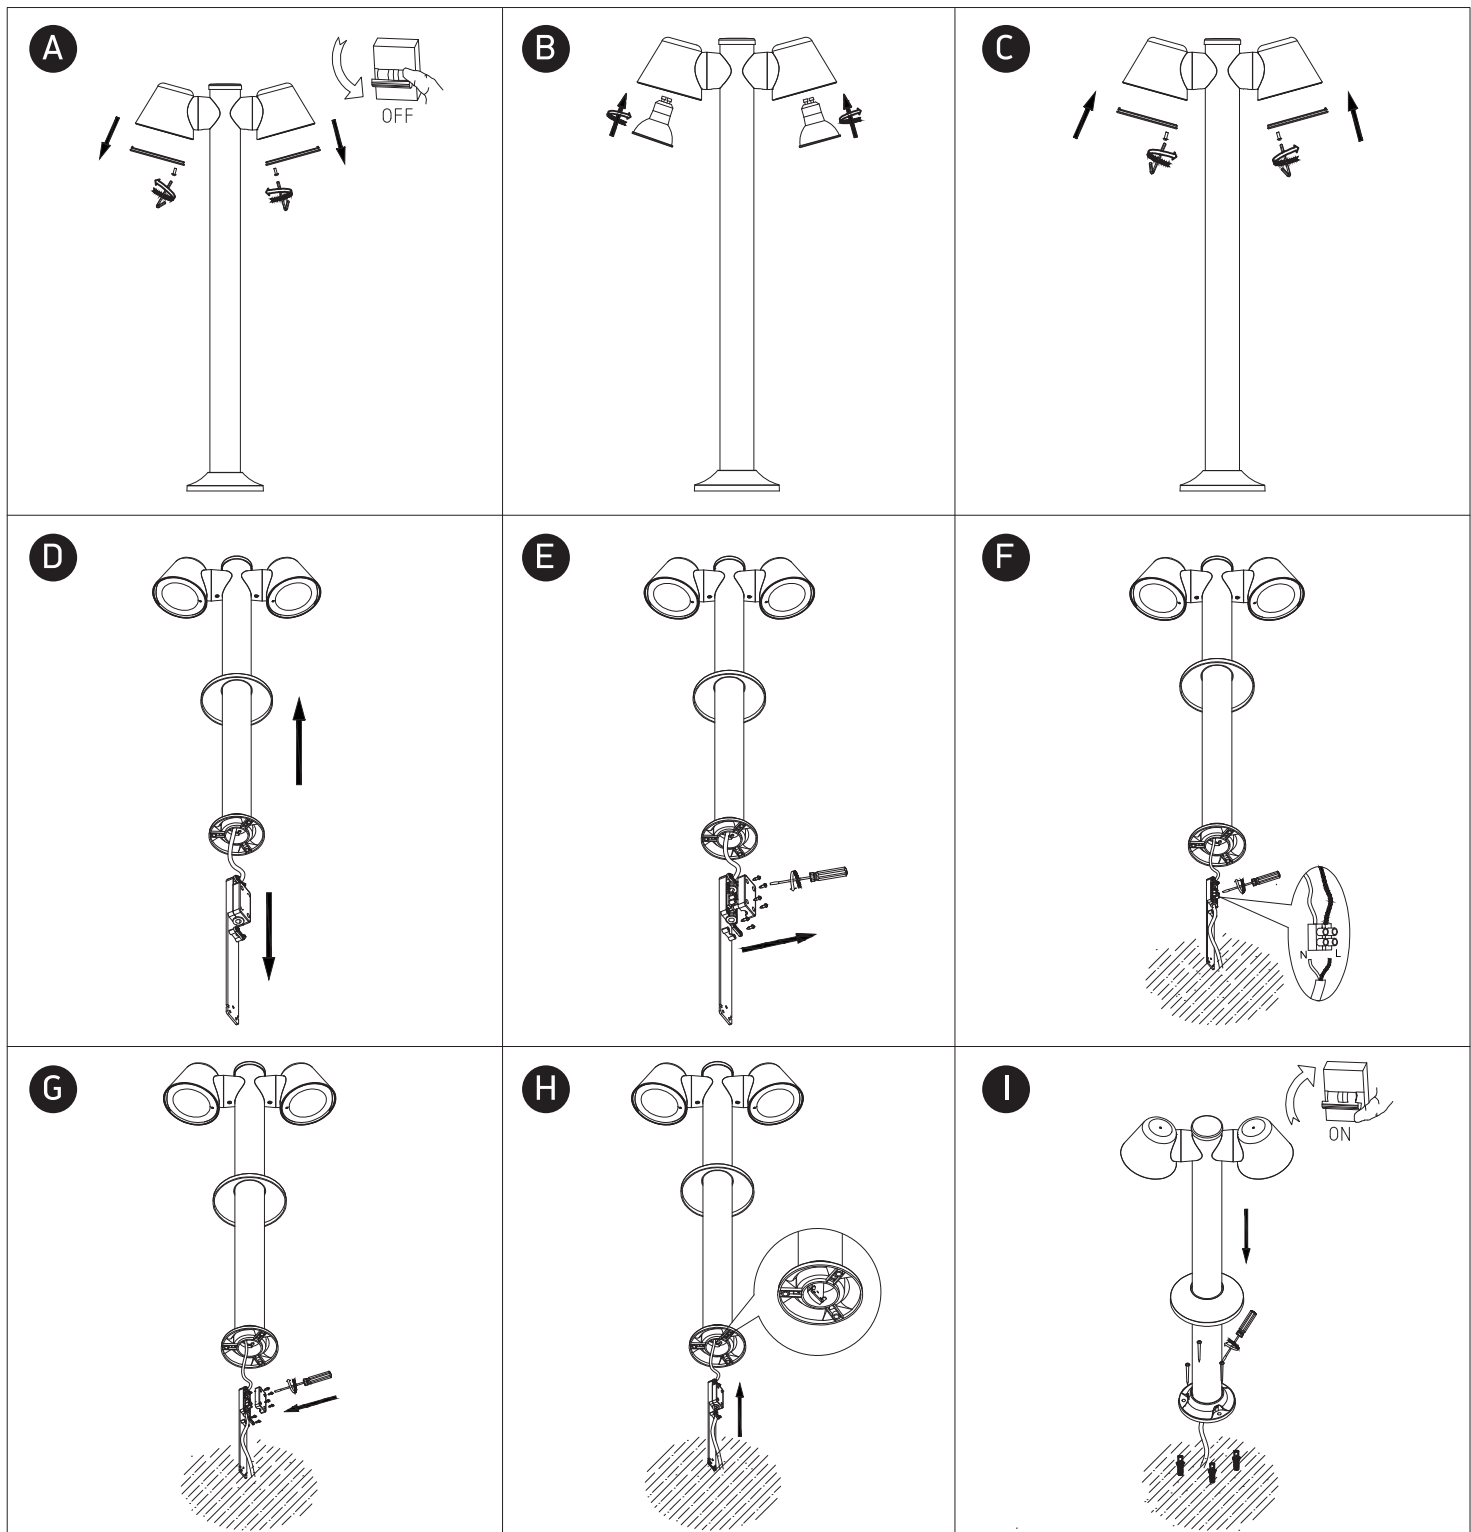

INSTALLATION MANUAL

67534C

100-240V | MR16 | GU10 | 2x6W | IP65 | ABS + PC

Warnings:

1. Make sure that the product is installed properly before connecting to electricity.
2. Do not cover the fitting.
3. Maintenance and installation should only be carried out by a professional electrician.