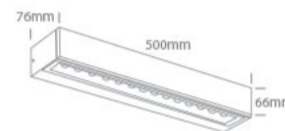

New 2023 Edition 2>Wall & Ceiling LED

67526B3/W/W

2x13W Wall light, IP65.

Complete with 700mA driver.

Complies with standard EN60598-1 and any other specific standards.

Downloads

Dimensions

Physical Specification

Item Group	New 2023 Edition 2
Family	Wall & Ceiling LED
Order Code	67526B3/W/W
Colour	White
Material	Die Cast
Shape	Rectangular
Length	500mm
Width	76mm
Height	66mm
Surface Wall	Yes
Indoor	Yes
Outdoor	Yes