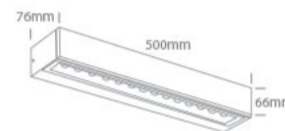

New 2023 Edition 2>Wall & Ceiling LED

67526B3/AN/W

2x13W Wall light, IP65.

Complete with 700mA driver.

Complies with standard EN60598-1 and any other specific standards.

Downloads

Dimensions

Physical Specification

Item Group	New 2023 Edition 2
Family	Wall & Ceiling LED
Order Code	67526B3/AN/W
Colour	Anthracite
Material	Die Cast
Shape	Rectangular
Length	500mm
Width	76mm
Height	66mm
Surface Wall	Yes
Indoor	Yes
Outdoor	Yes