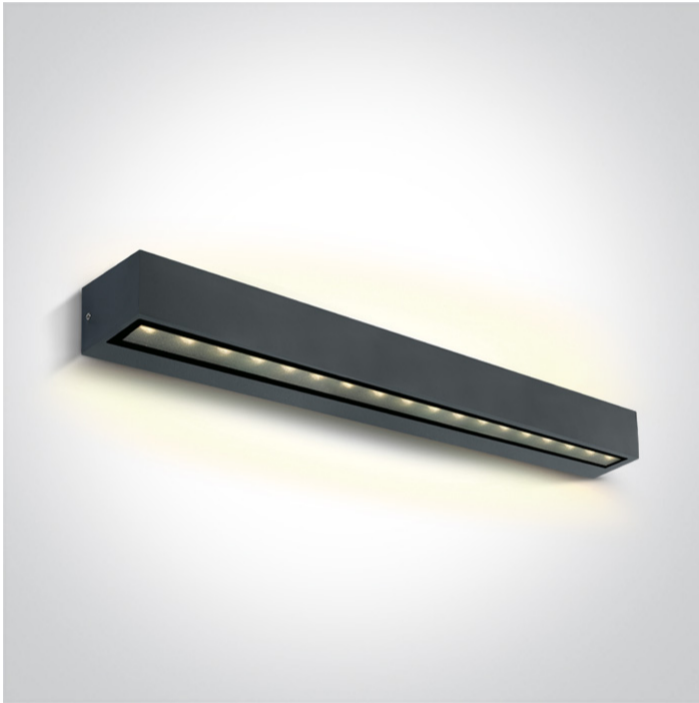

New 2023 Edition 2>Wall & Ceiling LED

67526B3/AN/W

2x13W Wall light, IP65.

Complete with 700mA driver.

Complies with standard EN60598-1 and any other specific standards.

Downloads

Dimensions

Physical Specification

Item Group	New 2023 Edition 2
Family	Wall & Ceiling LED
Order Code	67526B3/AN/W
Colour	Anthracite
Material	Die Cast
Shape	Rectangular
Length	500mm
Width	76mm
Height	66mm
Surface Wall	Yes
Indoor	Yes
Outdoor	Yes

Adjustable

No

Pobrano z mamadecor.pl

IK Rating

7

Electrical Characteristics

Gear

Built In