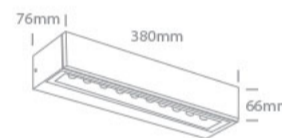

New 2023 Edition 2>Wall & Ceiling LED

67526B2/W/W

2x10W Wall light, IP65.

Complete with 500mA driver.

Complies with standard EN60598-1 and any other specific standards.

Downloads

Dimensions

Physical Specification

Item Group	New 2023 Edition 2
Family	Wall & Ceiling LED
Order Code	67526B2/W/W
Colour	White
Material	Die Cast
Shape	Rectangular
Length	380mm
Width	76mm
Height	66mm
Surface Wall	Yes
Indoor	Yes
Outdoor	Yes