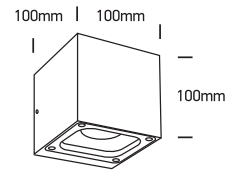

INSTALLATION MANUAL

67524B

ecolight

230V | COB LED | 2x6W | IP65 | Die cast
Complete with 500mA driver.

80 CRI

Warnings:

1. Make sure that the product is installed properly before connecting to electricity.
2. Do not cover the fitting.
3. Maintenance and installation should only be carried out by a professional electrician.