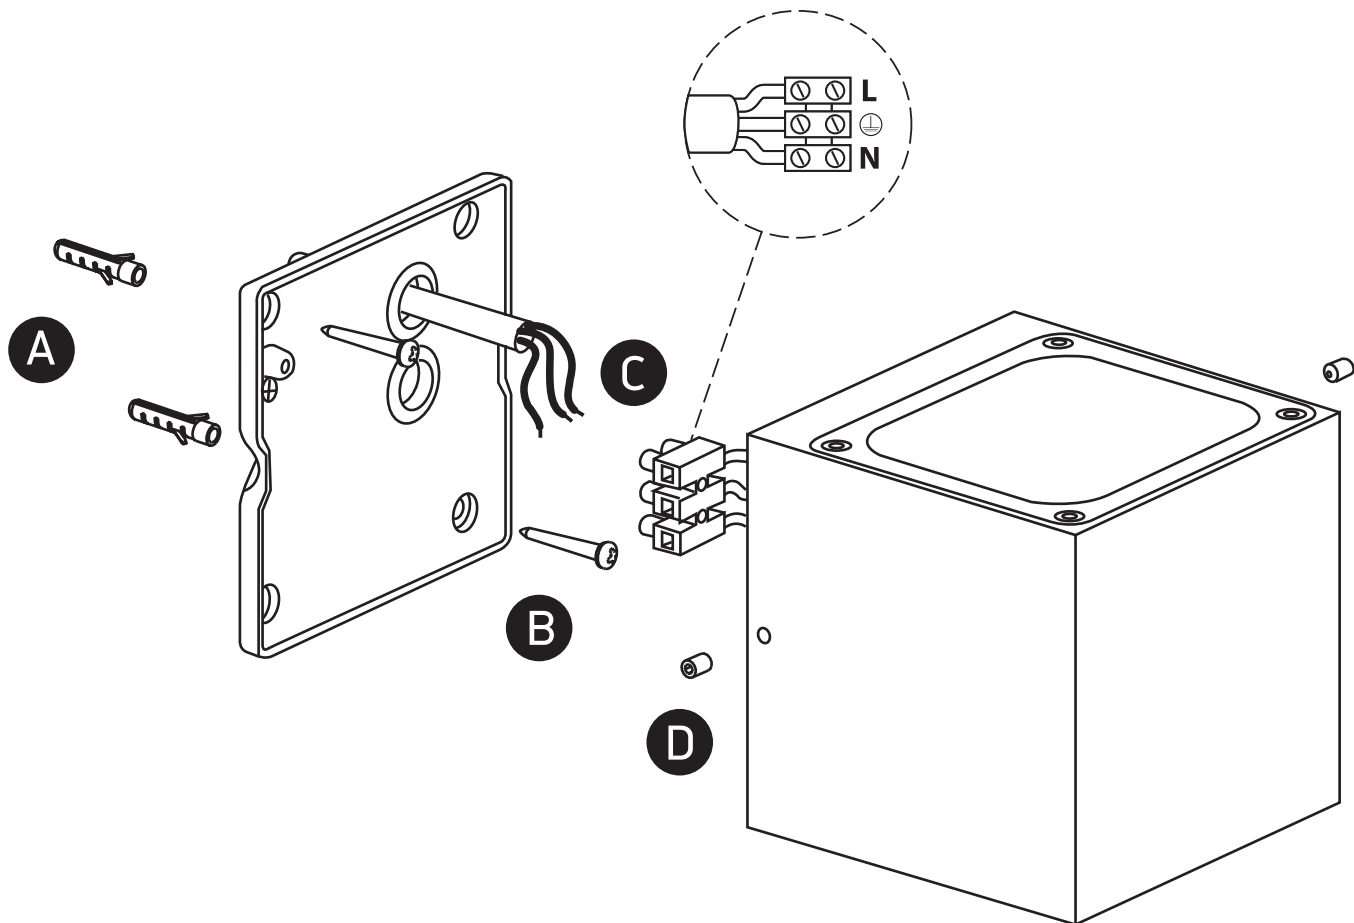

INSTALLATION MANUAL

67524B

ecolight

230V | COB LED | 2x6W | IP65 | Die cast
Complete with 500mA driver.

80 CRI

Warnings:

1. Make sure that the product is installed properly before connecting to electricity.
2. Do not cover the fitting.
3. Maintenance and installation should only be carried out by a professional electrician.