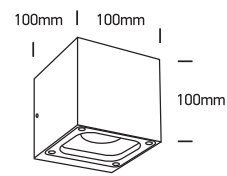

INSTALLATION MANUAL

67524A

ecolight

230V | COB LED | 6W | IP65 | Die cast

Complete with 500mA driver.

80 CRI

one
LIGHT

Warnings: