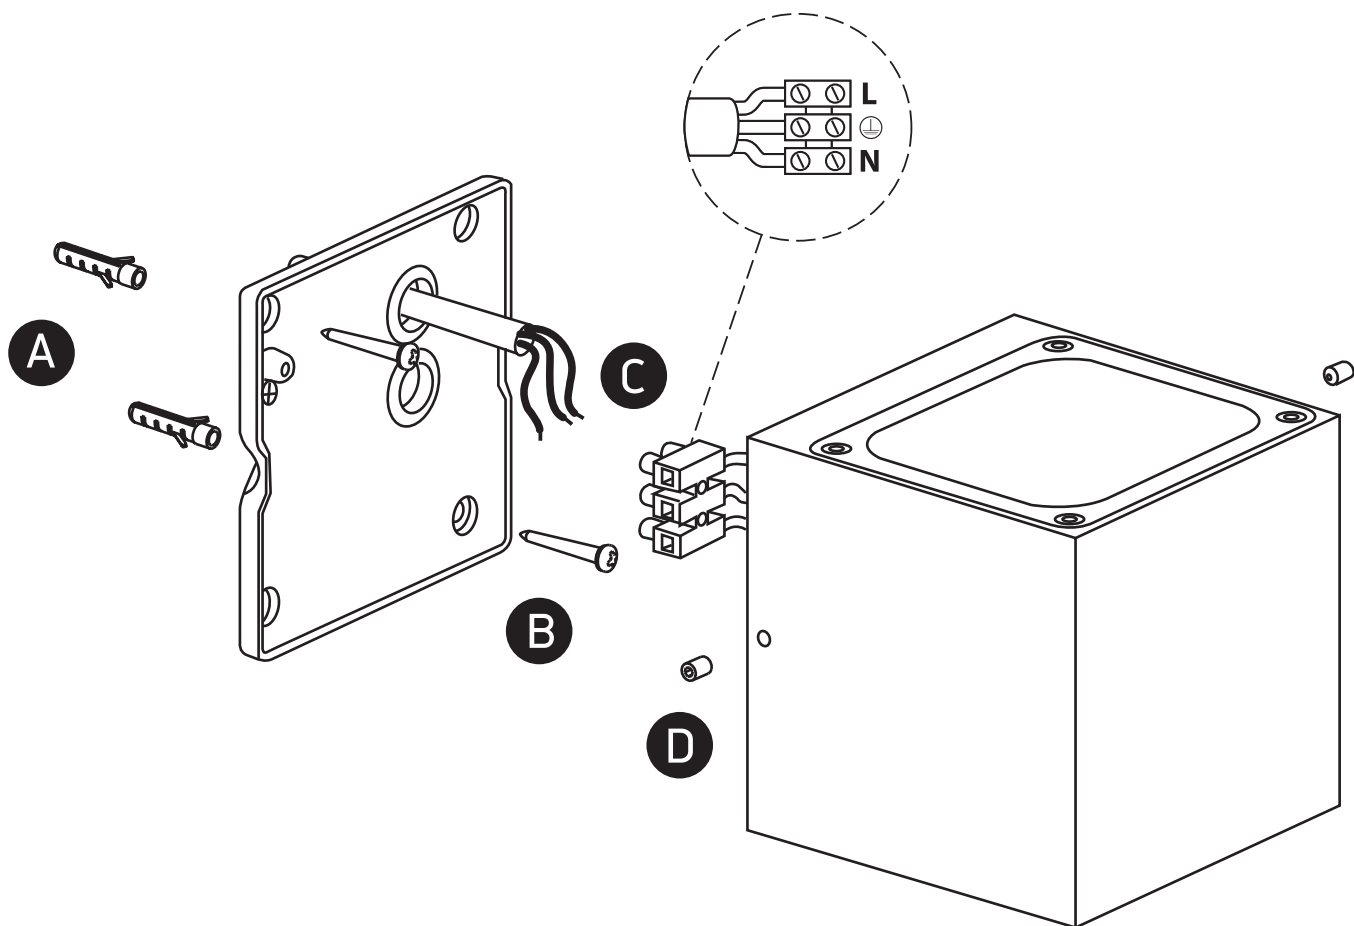

INSTALLATION MANUAL

67524A

ecolight

230V | COB LED | 6W | IP65 | Die cast

Complete with 500mA driver.

80 CRI

one
LIGHT

Warnings:

1. Make sure that the product is installed properly before connecting to electricity.
2. Do not cover the fitting.
3. Maintenance and installation should only be carried out by a professional electrician.