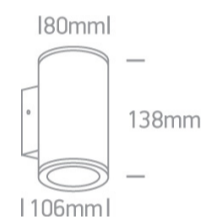

13 Wall & Ceiling LED>Outdoor Wall Cylinders Up & down beam

67138/G/W

2x6W Outdoor Wall Cylinder, IP54.

Complete with driver.

Complies with standard EN60598-1 and any other specific standards.

Downloads

Dimensions

Physical Specification

| | |
|--------------|---------------------------------------|
| Item Group | 13 Wall & Ceiling LED |
| Family | Outdoor Wall Cylinders Up & down beam |
| Order Code | 67138/G/W |
| Colour | Grey |
| Material | Die Cast |
| Shape | Circular |
| Height | 138mm |
| Diameter | 80mm |
| Surface Wall | Yes |
| Indoor | Yes |
| Outdoor | Yes |

| Fitting | |
|---------------|---|
| Input Type | Constant Current |
| Input Current | 500mA |
| Voltage | 20V |
| Safety Class |  |
| Power(Watts) | 10W |
| IP Rating | IP54 |
| Light Source | LED built in |
| LED Type | COB |
| LED Brand | Cree |

Packing Info

| | |
|------------|---------------|
| Box Length | 12cm |
| Box Width | 9cm |
| Box Height | 15cm |
| Box Weight | 0.725kg |
| Pcs/Carton | 12 |
| Barcode | 5291889024170 |
| HS Code | 9405409900 |