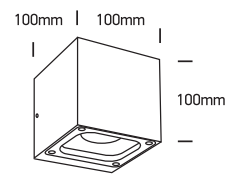

## 67524A

**ecolight**

230V | COB LED | 6W | IP65 | Die cast

Complete with 500mA driver.

80 CRI