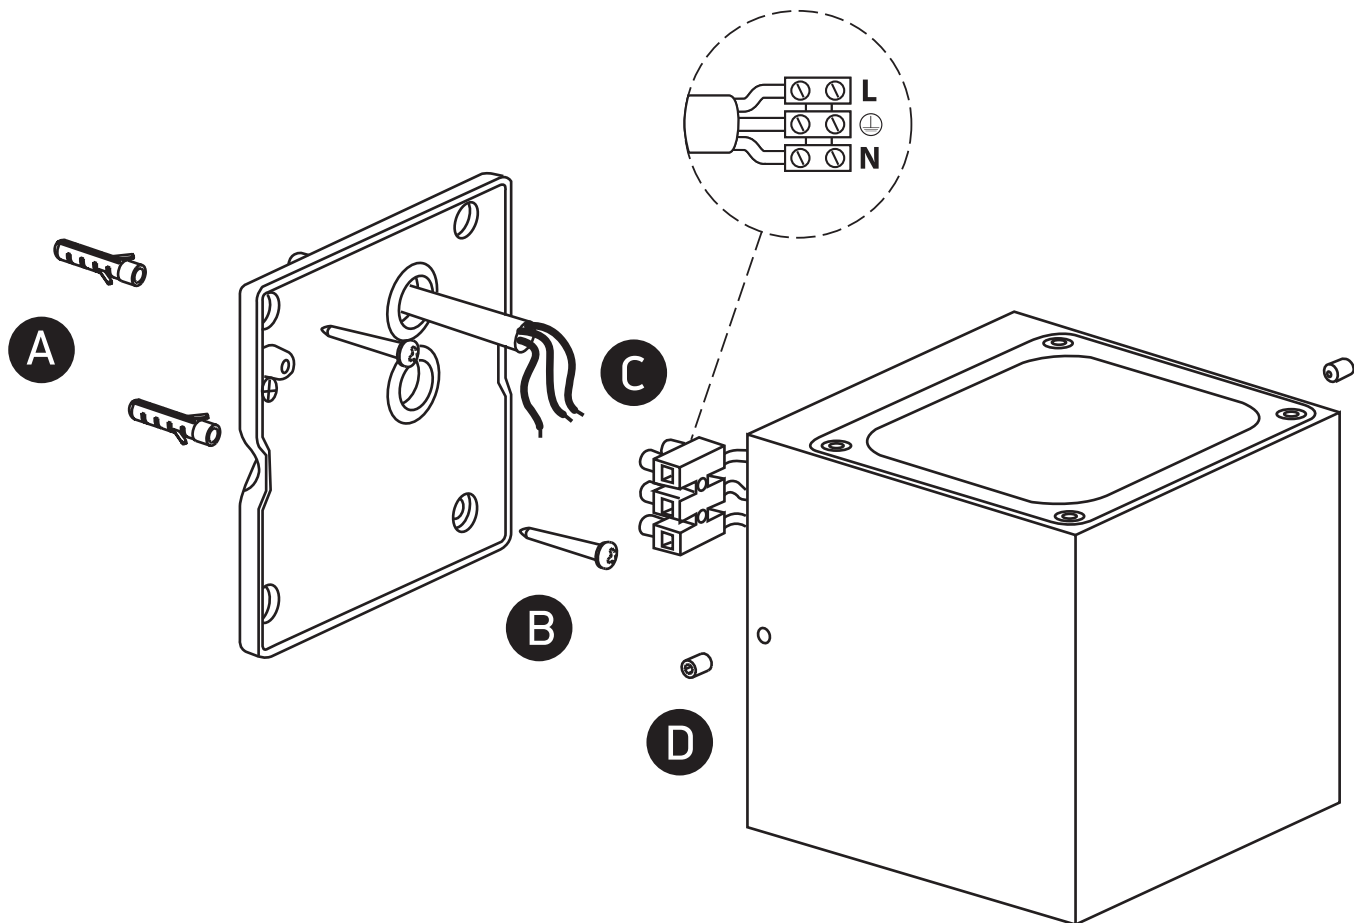

## 67524A

**ecolight**

230V | COB LED | 6W | IP65 | Die cast

Complete with 500mA driver.

80 CRI

### Warnings:

1. Make sure that the product is installed properly before connecting to electricity.
2. Do not cover the fitting.
3. Maintenance and installation should only be carried out by a professional electrician.