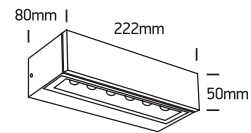

INSTALLATION MANUAL

67522B

ecolight

one
LIGHT

100-240V | SMD3030 | 2x6,5W | IP65 | Die cast + wood

Complete with 300mA driver.

80
CRI

Warnings: