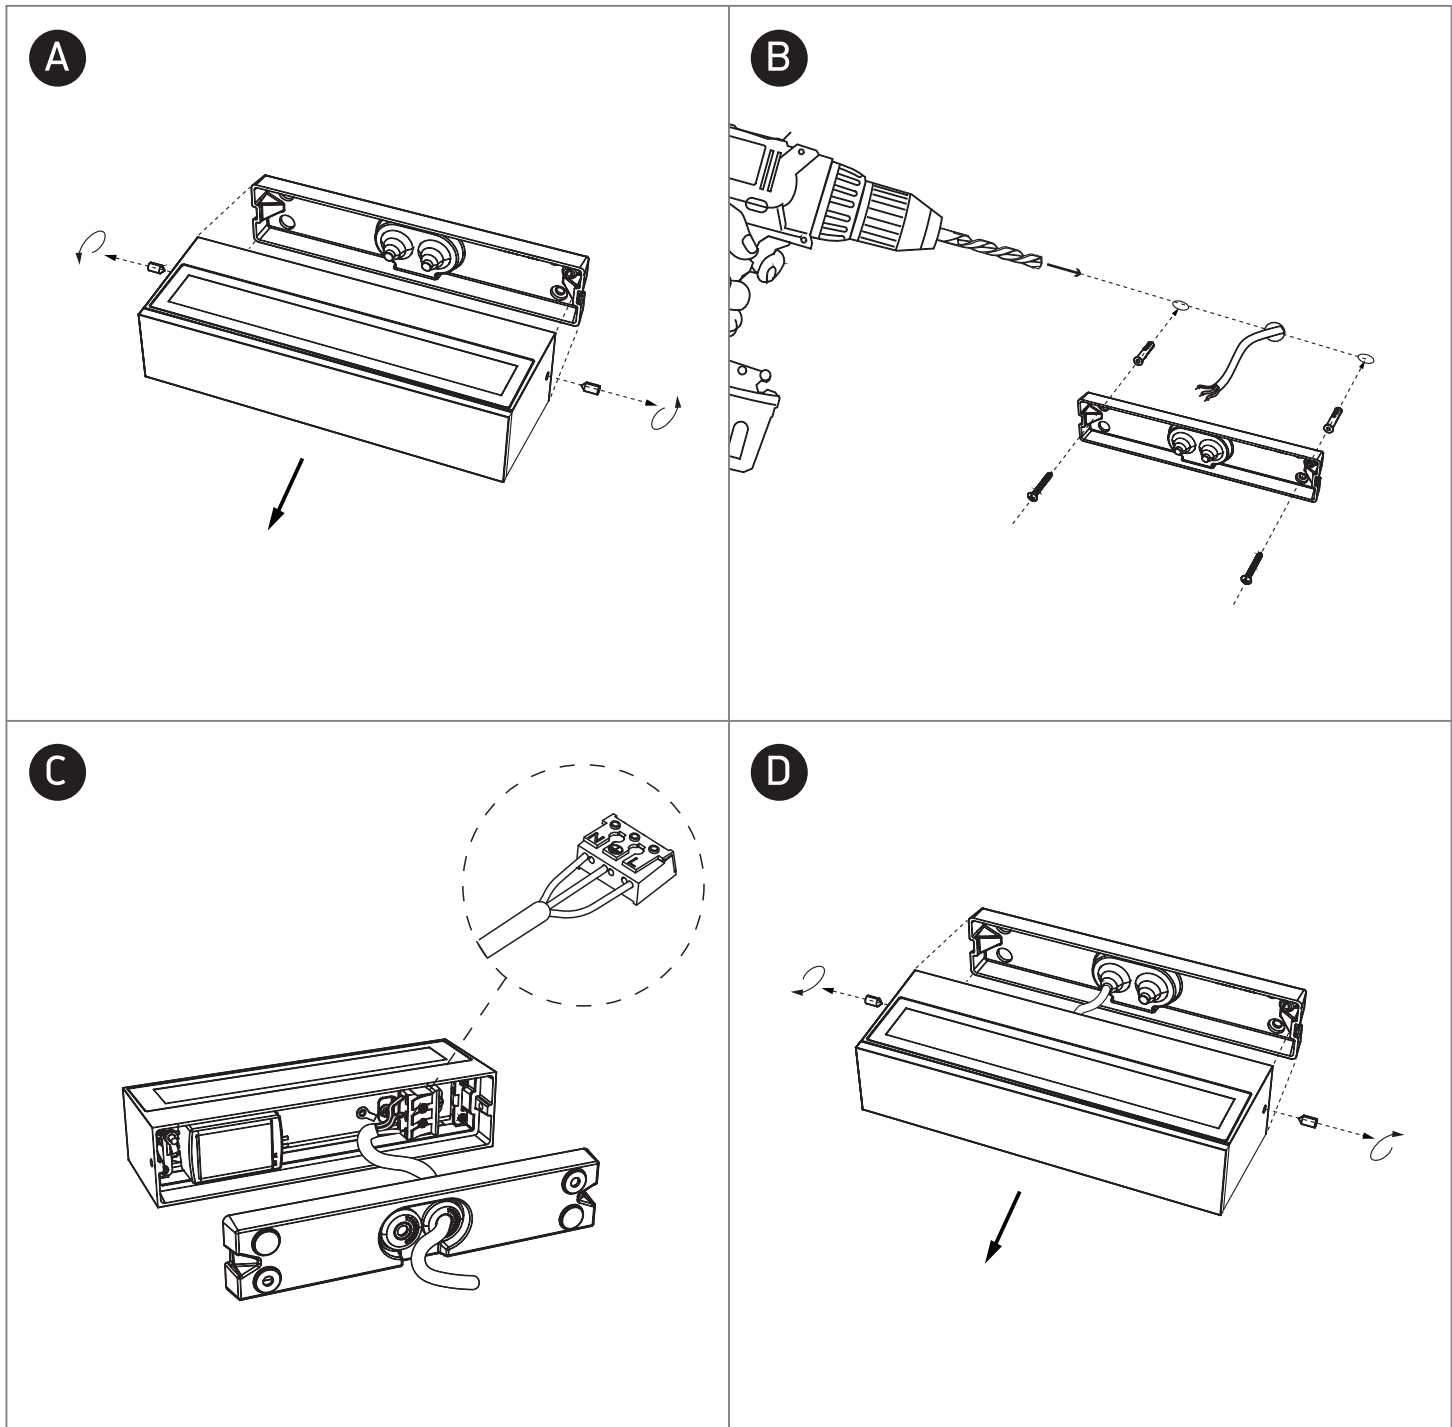

INSTALLATION MANUAL

67522B

ecolight

one
LIGHT

100-240V | SMD3030 | 2x6,5W | IP65 | Die cast + wood

Complete with 300mA driver.

80
CRI

Warnings: