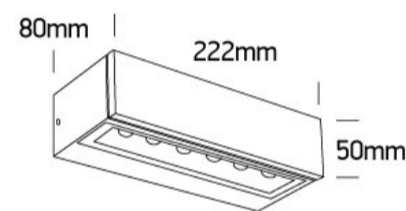

13 Wall & Ceiling LED>Wood Decor Wall Lights

67522B/AN/W

2x6,5W Wall light, IP65.

Complete with 300mA driver.

Complies with standard EN60598-1 and any other specific standards.

Downloads

Dimensions

Gallery

Anthracite

Material

Die Cast + Wood

Shape

Rectangular

Length

222mm

Width	80mm
Height	50mm
Surface Wall	Yes
Indoor	Yes
Outdoor	Yes
Adjustable	No
IK Rating	7