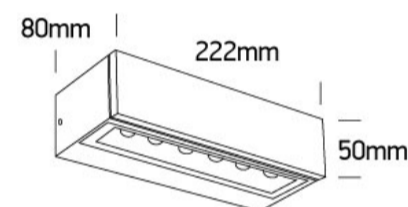

13 Wall & Ceiling LED>Wood Decor Wall Lights

67522A/AN/W

8W Wall light, IP65.

Complete with 350mA driver.

Complies with standard EN60598-1 and any other specific standards.

Downloads

Dimensions

Physical Specification

Item Group	13 Wall & Ceiling LED
Family	Wood Decor Wall Lights
Order Code	67522A/AN/W
Colour	Anthracite
Material	Die Cast + Wood
Shape	Rectangular
Length	222mm
Width	80mm
Height	50mm
Surface Wall	Yes
Indoor	Yes
Outdoor	Yes

Adjustable

No

Pobrano z mamadecor.pl

IK Rating

7

Electrical Characteristics

Gear

Built In